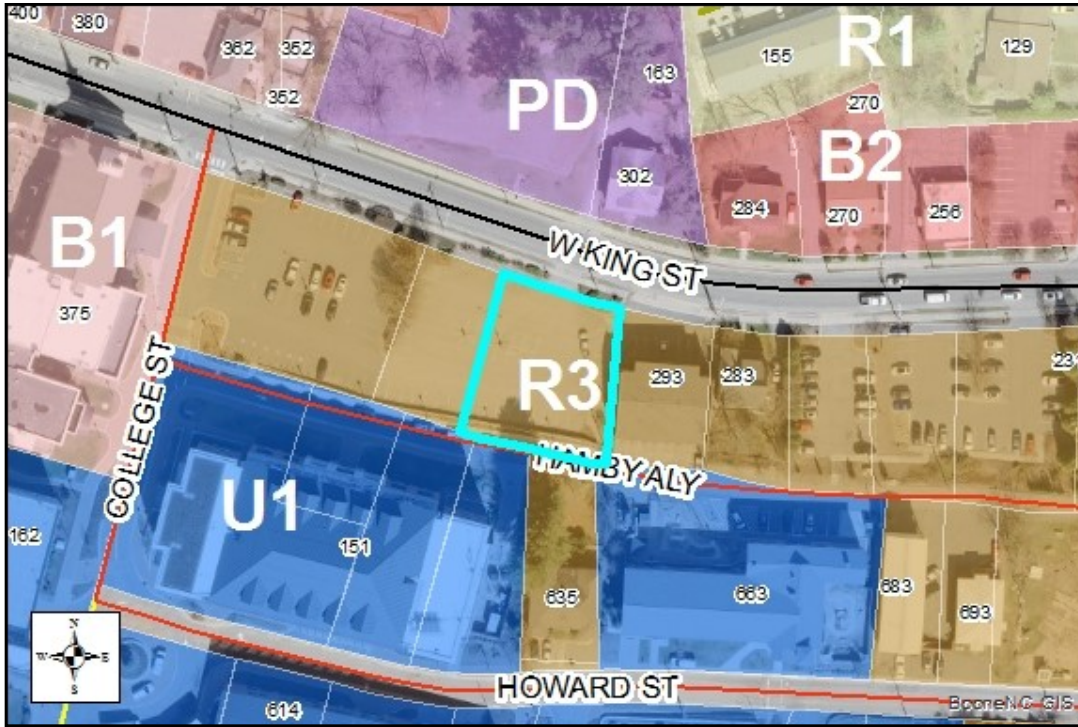

Tax Name: FIRST BAPTIST CHURCH OF BOONE, NC, INC

Parcel ID: 2900-98-8245-000

Slope, SFHA, Watershed, Corridor District

Vicinity Map & Viewshed

| | |
|---------------------------------------|-----------------------------|
| Jurisdiction: | Town of Boone |
| Zoning: | R3 Multi-family residential |
| Acreage: | 0.33 |
| Access: | W King St (NCDOT) |
| Slope: | None |
| Special Flood Hazard Area: | None |
| Public Water Supply Watershed: | None |
| Corridor District: | None |
| Viewshed Protection District: | None |

- TOWN LIMITS
- 0.2 PCT ANNUAL CHANGE FLOOD HAZARD
- WS-II-CA
- CORRIDOR DISTRICT
- STEEP (30-50%)
- AE
- WS-IV-CA
- VIEWSHED PROTECTION AREA
- VERY STEEP (>50%)
- AE, FLOODWAY
- WS-IV-PA