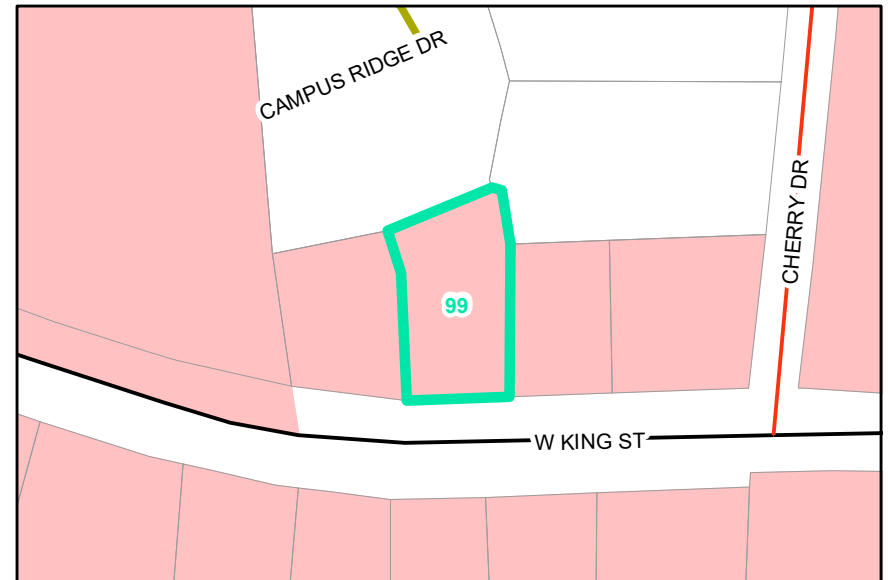

Map ID: 99

PIN: 2910-08-0460-000

Address: 270 W KING ST

Property Owner: LOVIN, JOHN FULTON,LOVIN, DENISE GLASSMAN

Current Zoning: B2 Neighborhood Business

Current Use: Other

Proposed Zoning: B1 Downtown Interface

Historic District: No

Overview

Current Zoning

Proposed Zoning  Historic District