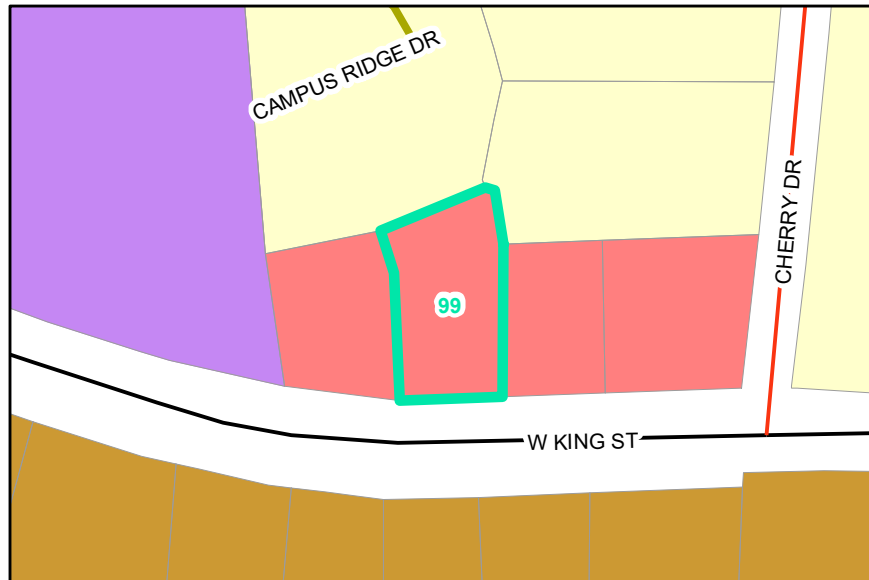

Map ID: 99

PIN: 2910-08-0460-000

Address: 270 W KING ST

Property Owner: LOVIN, JOHN FULTON,LOVIN, DENISE GLASSMAN

Current Zoning: B2 Neighborhood Business

Current Use: Other

Proposed Zoning: B1 Downtown Interface

Historic District: No

Overview

Current Zoning

Proposed Zoning  Historic District