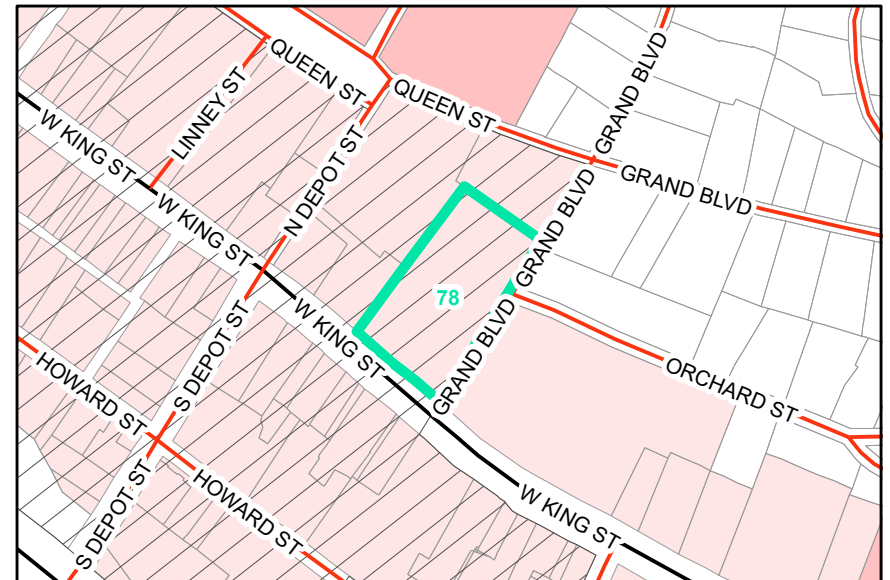

Map ID: 78

PIN: 2900-89-5144-000

Address: 604 W KING ST

Property Owner: BOONE TOWN OF

Current Zoning: B1 Central Business

Current Use: Government Use

Proposed Zoning: B1 Downtown Core

Historic District: Yes

Overview

Current Zoning

Proposed Zoning

Historic District