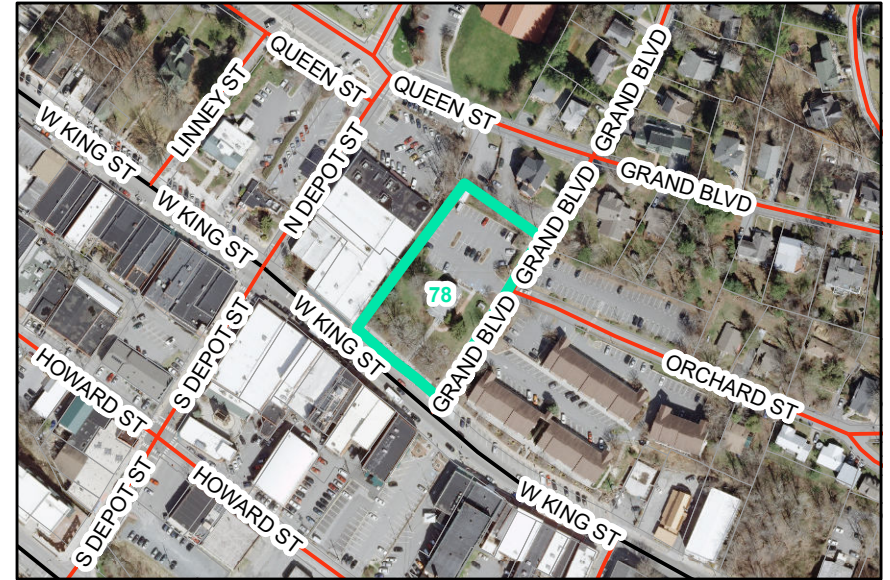

Map ID: 78

PIN: 2900-89-5144-000

Address: 604 W KING ST

Property Owner: BOONE TOWN OF

Current Zoning: B1 Central Business

Current Use: Government Use

Proposed Zoning: B1 Downtown Core

Historic District: Yes

Overview

Current Zoning

Proposed Zoning

Historic District