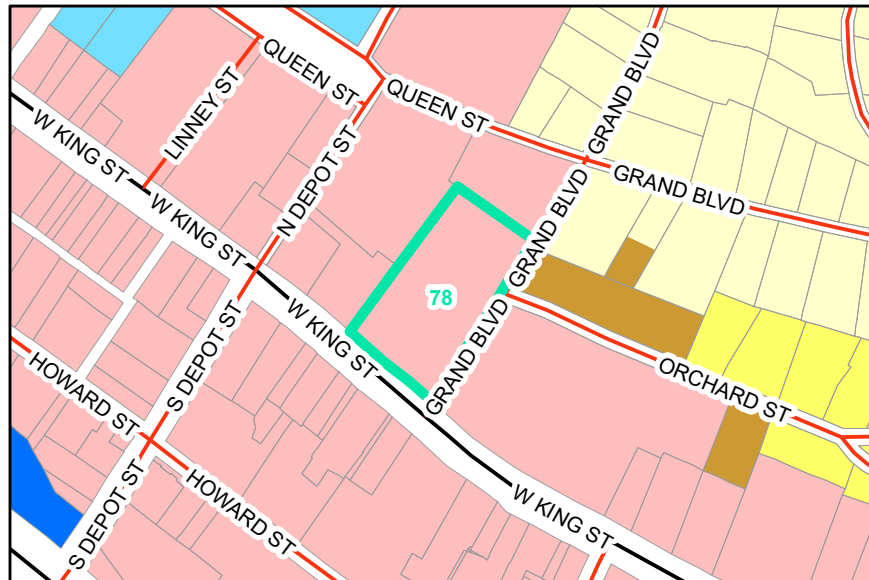

Map ID: 78

PIN: 2900-89-5144-000

Address: 604 W KING ST

Property Owner: BOONE TOWN OF

Current Zoning: B1 Central Business

Current Use: Government Use

Proposed Zoning: B1 Downtown Core

Historic District: Yes

Overview

Current Zoning

Proposed Zoning

Historic District