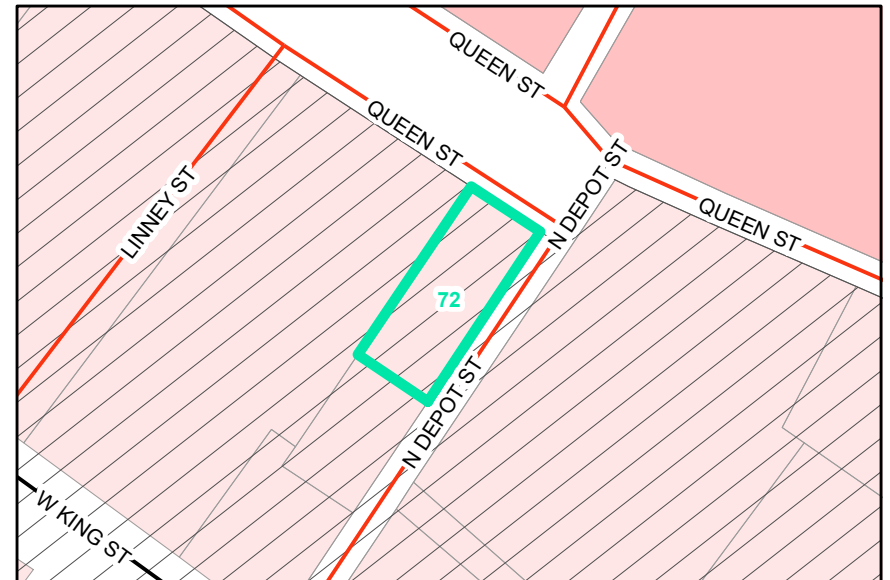

Map ID: 72
PIN: 2900-89-3369-000
Address: 129 N DEPOT ST
Property Owner: BOONE TOWN OF

Current Zoning: B1 Central Business
Current Use: Parking
Proposed Zoning: B1 Downtown Core
Historic District: Yes

Overview

Current Zoning

Proposed Zoning  Historic District