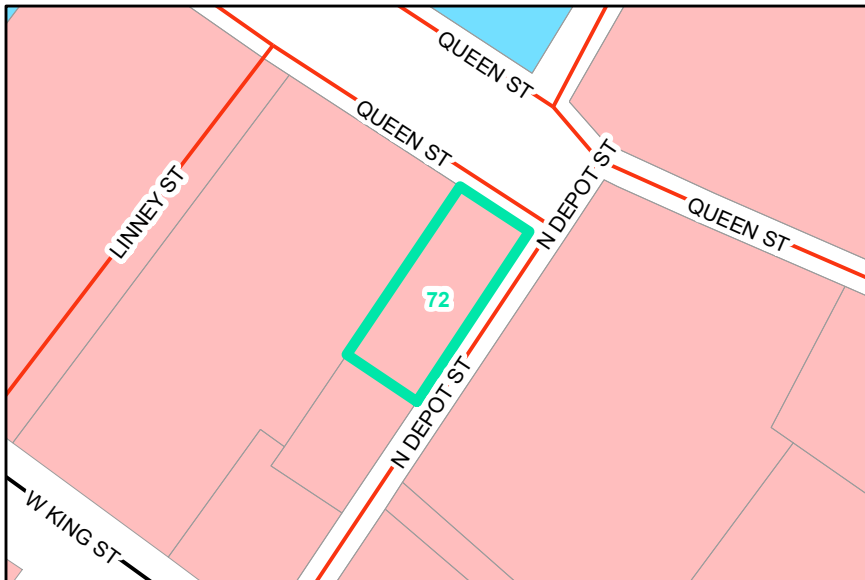

Map ID: 72
PIN: 2900-89-3369-000
Address: 129 N DEPOT ST
Property Owner: BOONE TOWN OF

Current Zoning: B1 Central Business
Current Use: Parking
Proposed Zoning: B1 Downtown Core
Historic District: Yes

Overview

Current Zoning

Proposed Zoning  Historic District