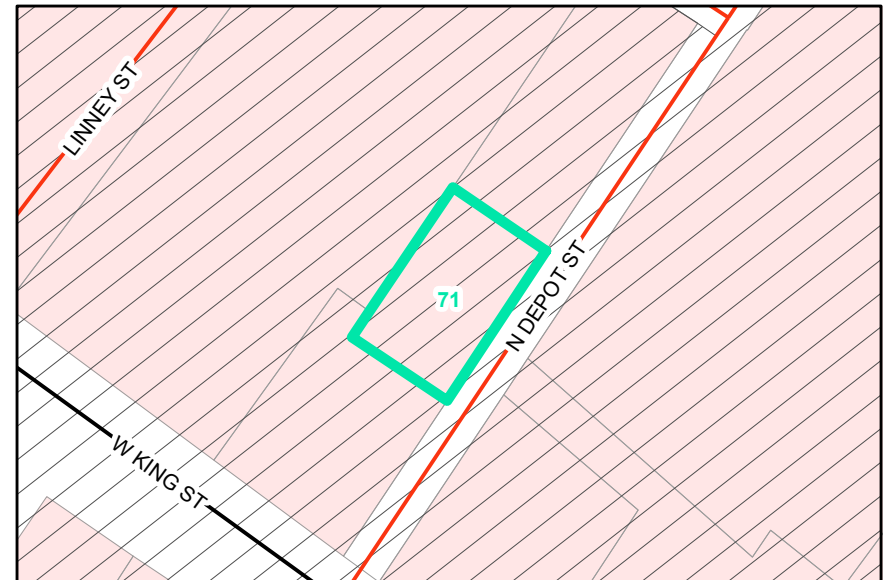

Map ID: 71

PIN: 2900-89-3300-000

Address: 129 N DEPOT ST

Property Owner: BOONE TOWN OF

Current Zoning: B1 Central Business

Current Use: Parking

Proposed Zoning: B1 Downtown Core

Historic District: Yes

Overview

Current Zoning

Proposed Zoning

Historic District