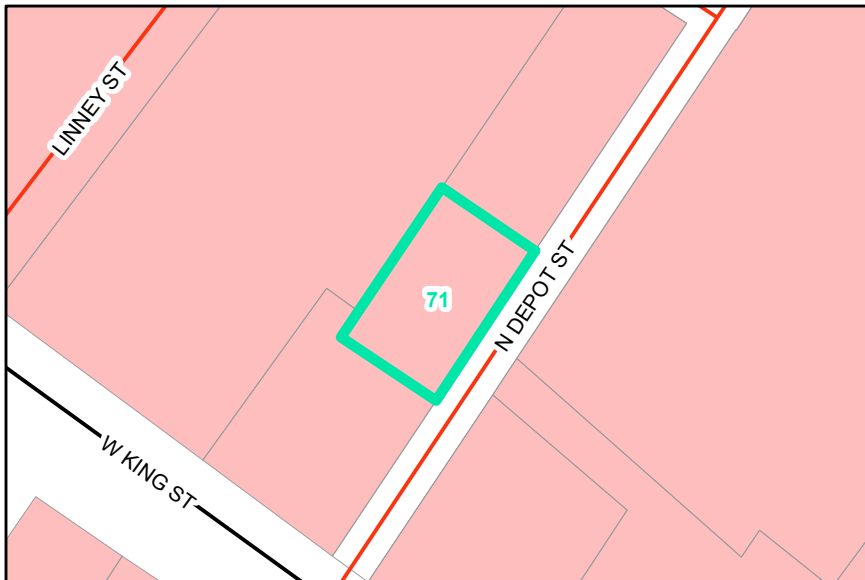

Map ID: 71

PIN: 2900-89-3300-000

Address: 129 N DEPOT ST

Property Owner: BOONE TOWN OF

Current Zoning: B1 Central Business

Current Use: Parking

Proposed Zoning: B1 Downtown Core

Historic District: Yes

Overview

Current Zoning

Proposed Zoning

Historic District