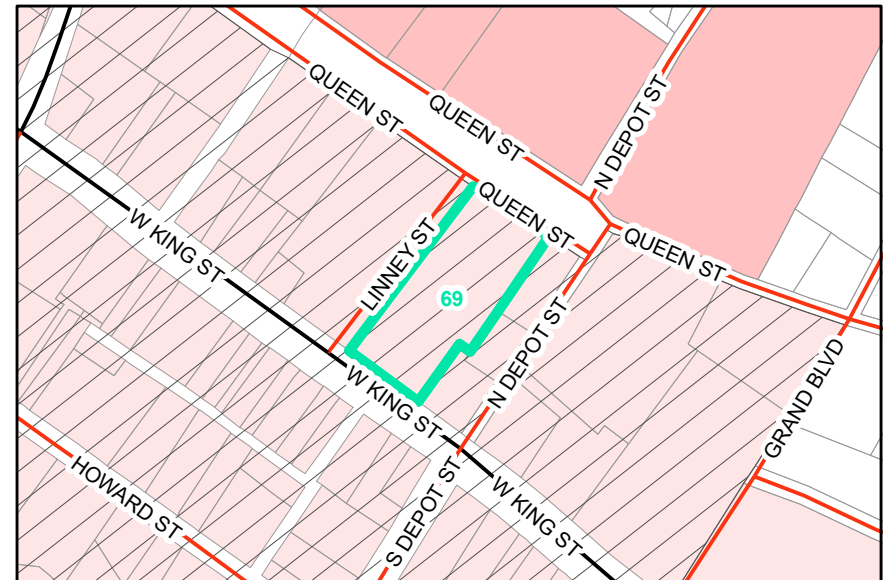

Map ID: 69
PIN: 2900-89-2460-000
Address: 680 W KING ST
Property Owner: TOWN OF BOONE

Current Zoning: B1 Central Business
Current Use: Government Use
Proposed Zoning: B1 Downtown Core
Historic District: Yes

Overview

Current Zoning

Proposed Zoning  Historic District