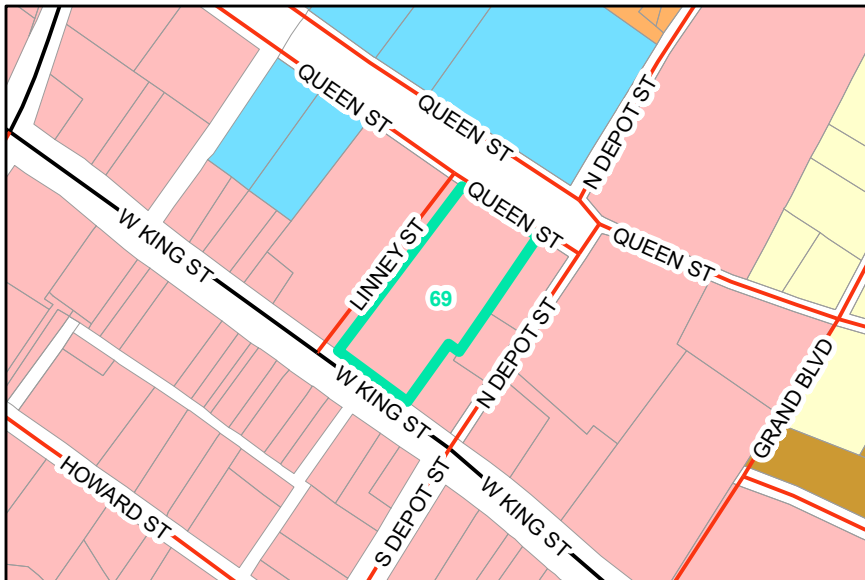

Map ID: 69
PIN: 2900-89-2460-000
Address: 680 W KING ST
Property Owner: TOWN OF BOONE

Current Zoning: B1 Central Business
Current Use: Government Use
Proposed Zoning: B1 Downtown Core
Historic District: Yes

Overview

Current Zoning

Proposed Zoning  Historic District