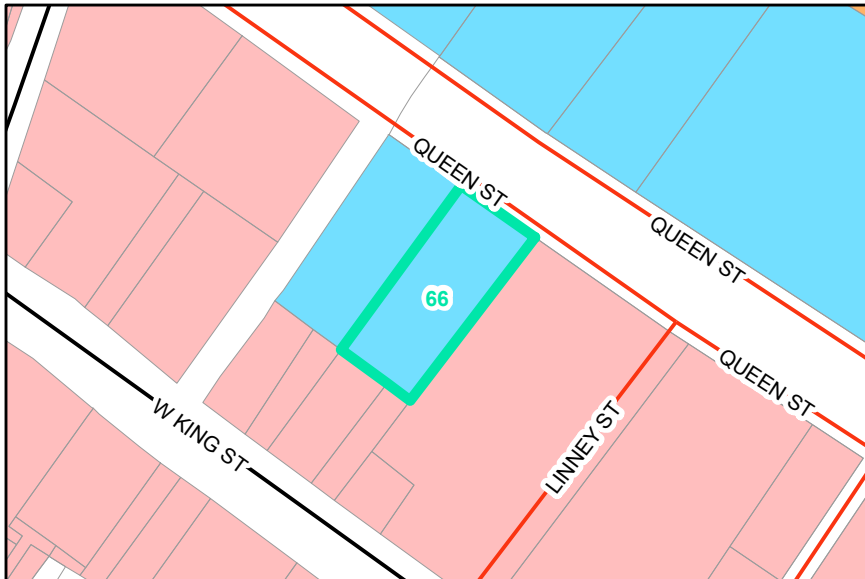

Map ID: 66
PIN: 2900-89-0578-000
Address: 237 QUEEN ST
Property Owner: LOVIN, J FULTON

Current Zoning: OI Office / Institutional
Current Use: Multi-Family
Proposed Zoning: B1 Downtown Core
Historic District: Yes

Overview

Current Zoning

Proposed Zoning  Historic District