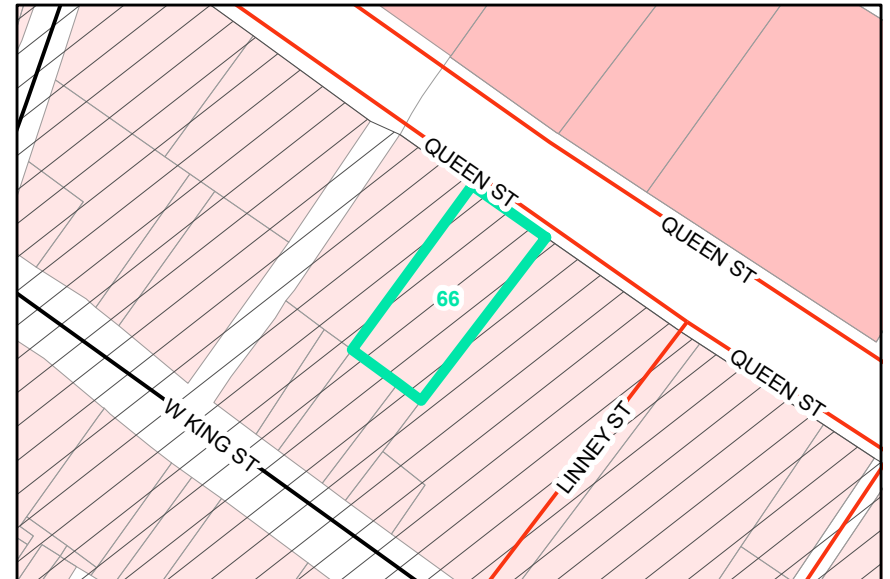

Map ID: 66
PIN: 2900-89-0578-000
Address: 237 QUEEN ST
Property Owner: LOVIN, J FULTON

Current Zoning: OI Office / Institutional
Current Use: Multi-Family
Proposed Zoning: B1 Downtown Core
Historic District: Yes

Overview

Current Zoning

Proposed Zoning  Historic District