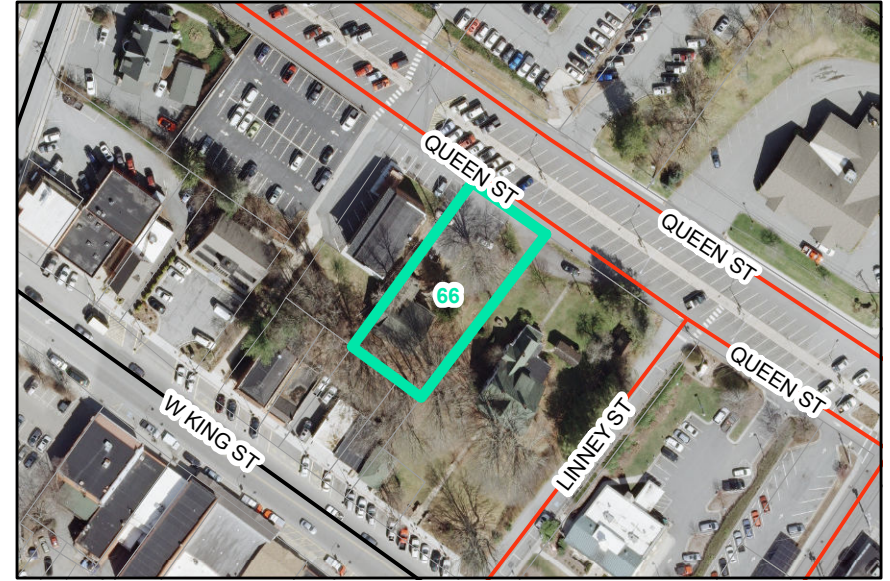

Map ID: 66
PIN: 2900-89-0578-000
Address: 237 QUEEN ST
Property Owner: LOVIN, J FULTON

Current Zoning: OI Office / Institutional
Current Use: Multi-Family
Proposed Zoning: B1 Downtown Core
Historic District: Yes

Overview

Current Zoning

Proposed Zoning  Historic District