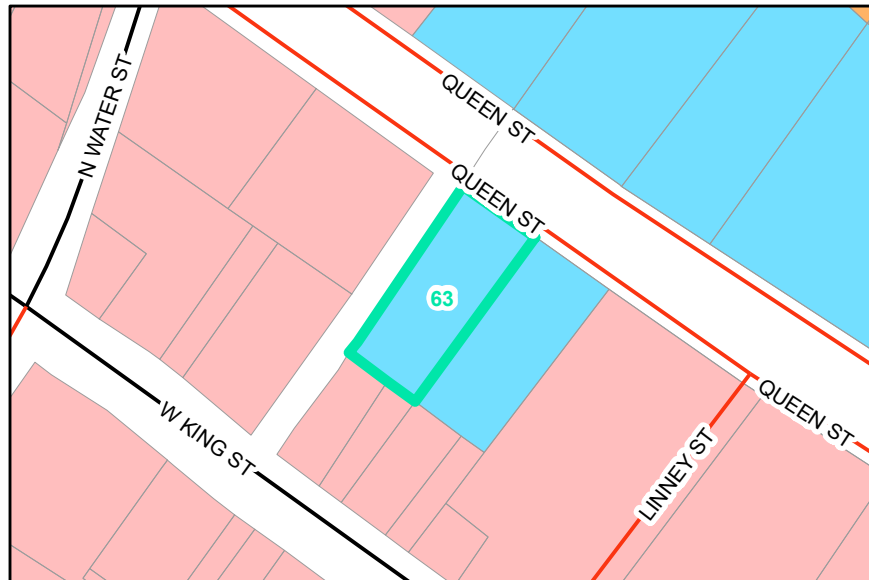

Map ID: 63

PIN: 2900-89-0611-000

Address: 247 QUEEN ST

Property Owner: WATERFALL INVESTMENTS, LLC

Current Zoning: OI Office / Institutional

Current Use: Multi-Family

Proposed Zoning: B1 Downtown Core

Historic District: Yes

Overview

Current Zoning

Proposed Zoning

Historic District