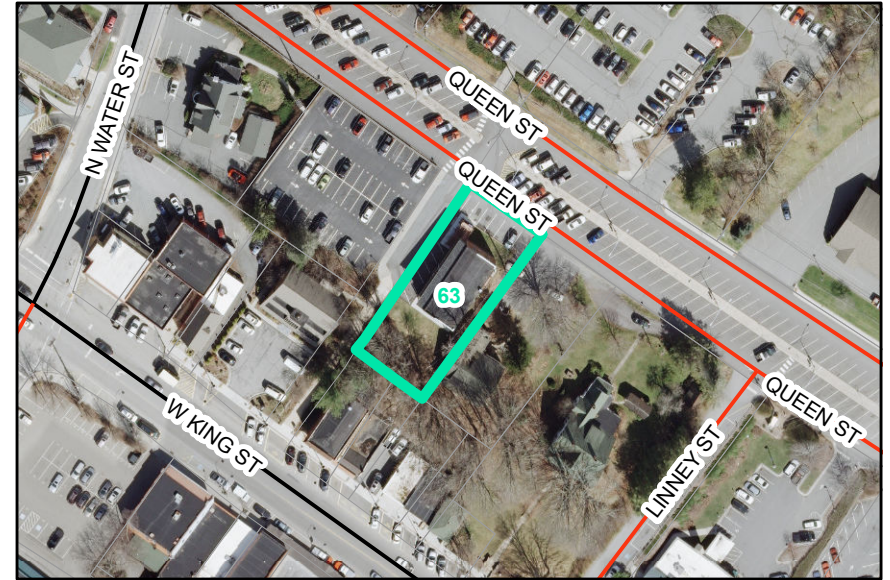

Map ID: 63

PIN: 2900-89-0611-000

Address: 247 QUEEN ST

Property Owner: WATERFALL INVESTMENTS, LLC

Current Zoning: OI Office / Institutional

Current Use: Multi-Family

Proposed Zoning: B1 Downtown Core

Historic District: Yes

Overview

Current Zoning

Proposed Zoning

Historic District