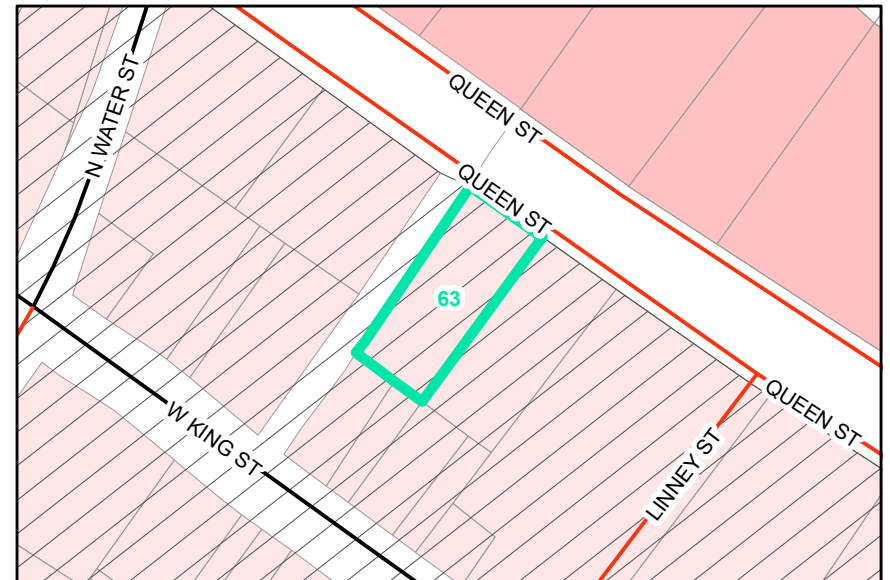

Map ID: 63

PIN: 2900-89-0611-000

Address: 247 QUEEN ST

Property Owner: WATERFALL INVESTMENTS, LLC

Current Zoning: OI Office / Institutional

Current Use: Multi-Family

Proposed Zoning: B1 Downtown Core

Historic District: Yes

Overview

Current Zoning

Proposed Zoning

Historic District