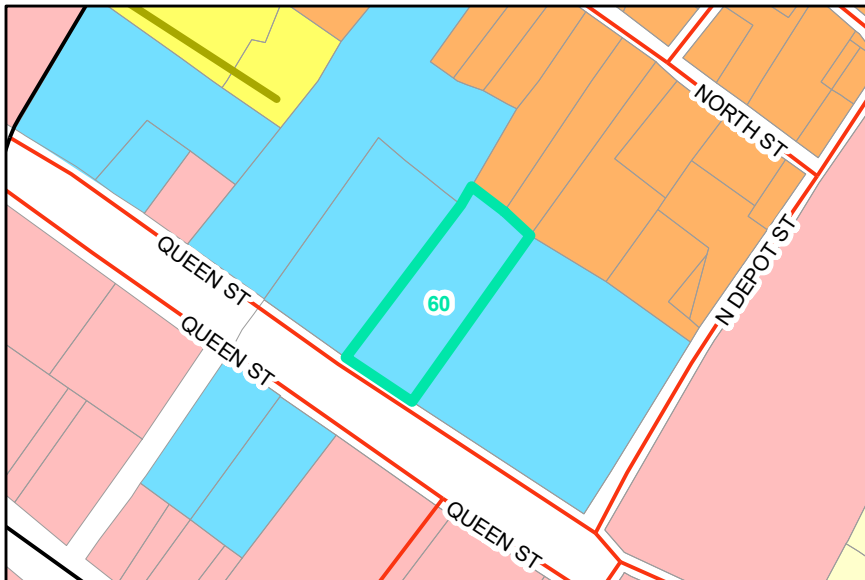

Map ID: 60

PIN: 2900-89-2756-000

Address: QUEEN ST PARKING LOT

Property Owner: BOONE TOWN OF

Current Zoning: OI Office / Institutional

Current Use: Other

Proposed Zoning: B1 Downtown Interface

Historic District: No

Overview

Current Zoning

Proposed Zoning

 Historic District