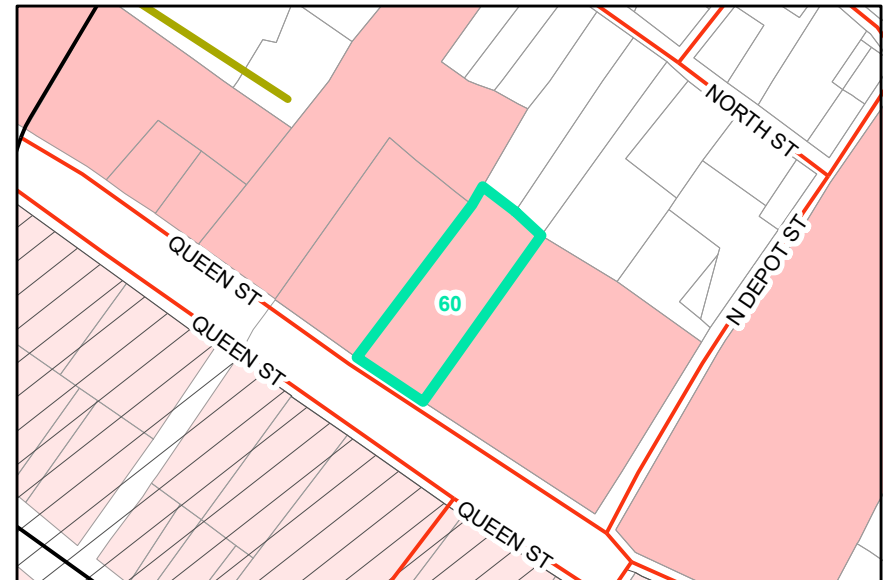

Map ID: 60

PIN: 2900-89-2756-000

Address: QUEEN ST PARKING LOT

Property Owner: BOONE TOWN OF

Current Zoning: OI Office / Institutional

Current Use: Other

Proposed Zoning: B1 Downtown Interface

Historic District: No

Overview

Current Zoning

Proposed Zoning

 Historic District