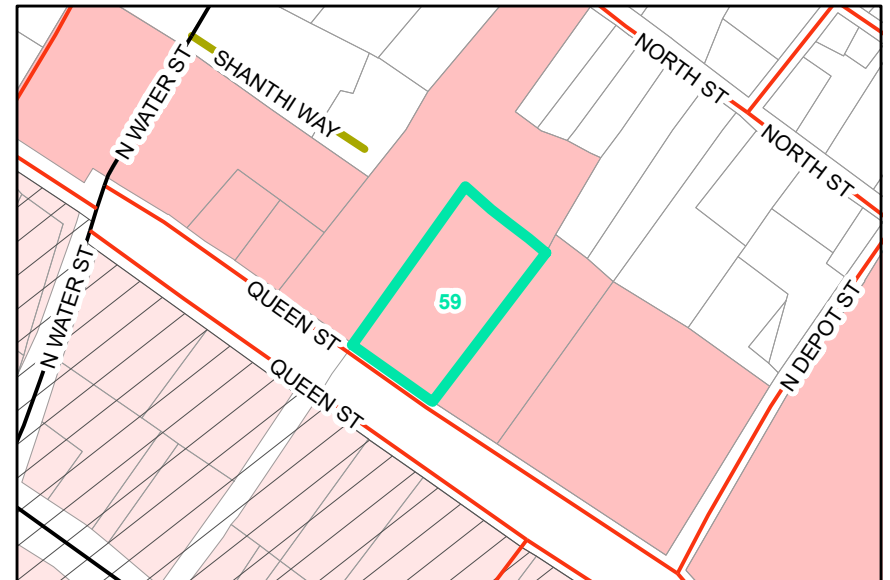

Map ID: 59

PIN: 2900-89-1872-000

Address: QUEEN ST PARKING LOT

Property Owner: BOONE TOWN OF

Current Zoning: OI Office / Institutional

Current Use: Other

Proposed Zoning: B1 Downtown Interface

Historic District: No

Overview

Current Zoning

Proposed Zoning

Historic District