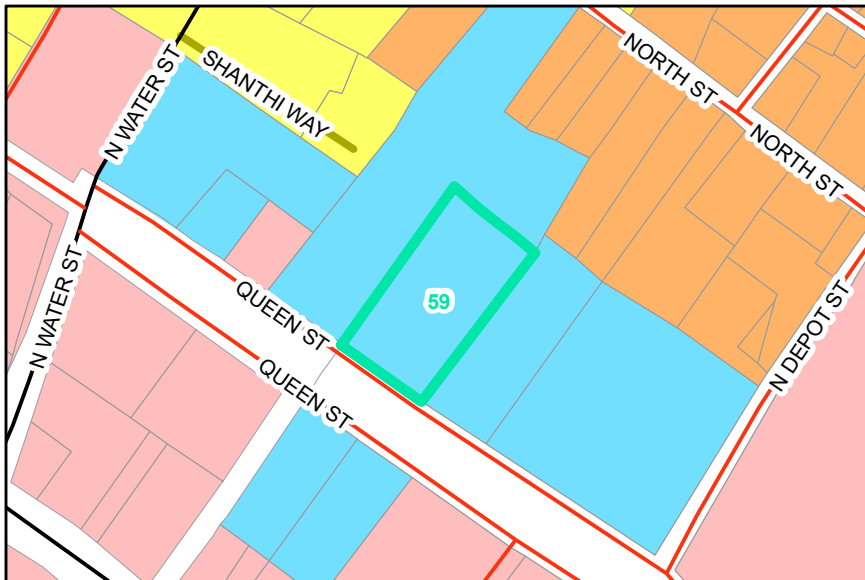

Map ID: 59

PIN: 2900-89-1872-000

Address: QUEEN ST PARKING LOT

Property Owner: BOONE TOWN OF

Current Zoning: OI Office / Institutional

Current Use: Other

Proposed Zoning: B1 Downtown Interface

Historic District: No

Overview

Current Zoning

Proposed Zoning

Historic District