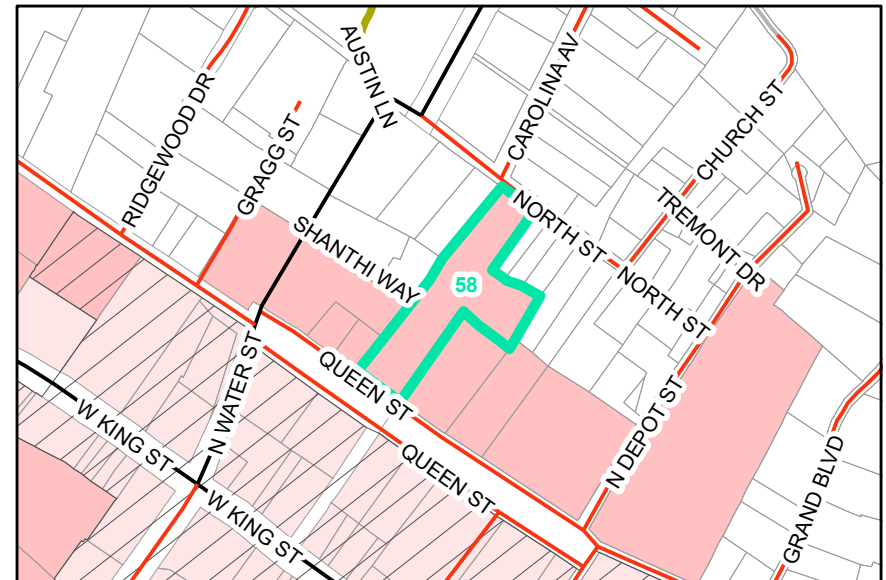

Map ID: 58

PIN: 2901-80-2018-000

Address: QUEEN ST PARKING LOT

Property Owner: BOONE TOWN OF

Current Zoning: OI Office / Institutional

Current Use: Other

Proposed Zoning: B1 Downtown Interface

Historic District: No

Overview

Current Zoning

Proposed Zoning

Historic District