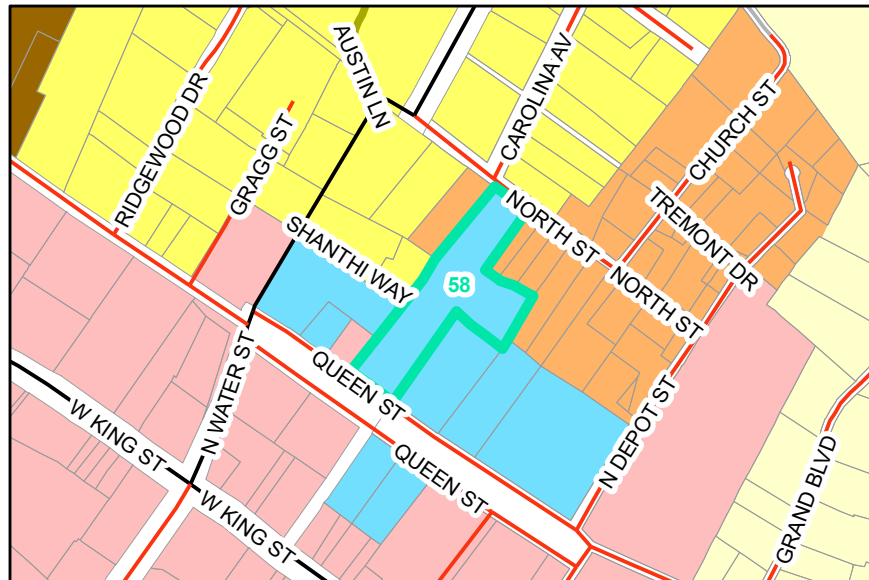

Map ID: 58

PIN: 2901-80-2018-000

Address: QUEEN ST PARKING LOT

Property Owner: BOONE TOWN OF

Current Zoning: OI Office / Institutional

Current Use: Other

Proposed Zoning: B1 Downtown Interface

Historic District: No

Overview

Current Zoning

Proposed Zoning

Historic District