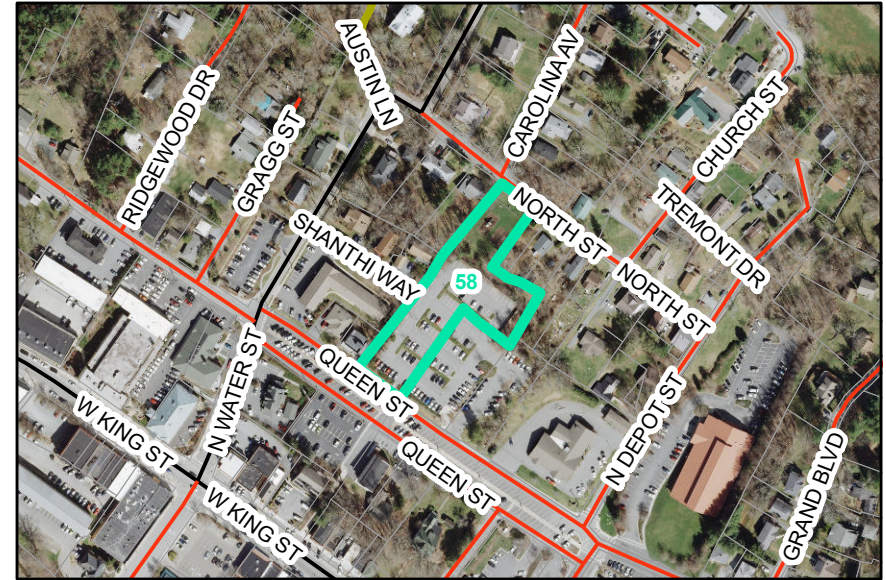

Map ID: 58

PIN: 2901-80-2018-000

Address: QUEEN ST PARKING LOT

Property Owner: BOONE TOWN OF

Current Zoning: OI Office / Institutional

Current Use: Other

Proposed Zoning: B1 Downtown Interface

Historic District: No

Overview

Current Zoning

Proposed Zoning

Historic District