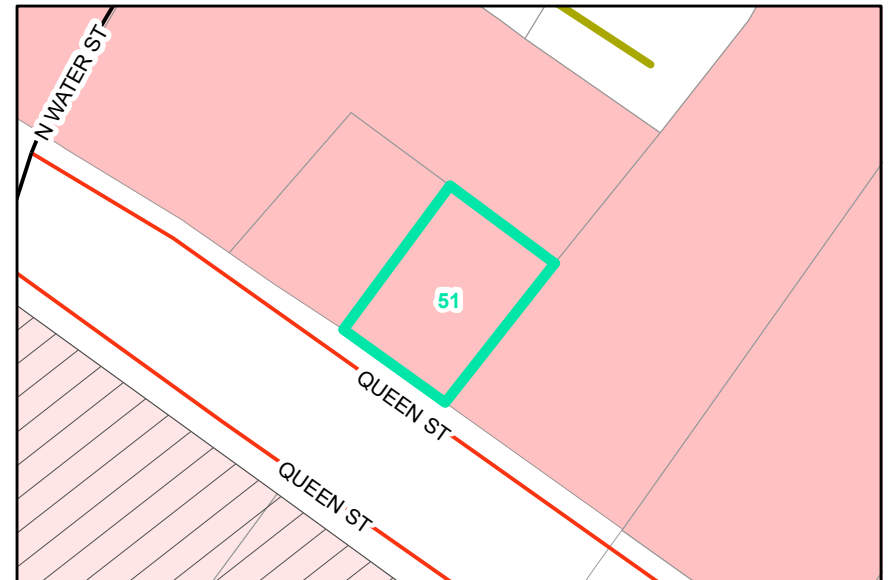

Map ID: 51

PIN: 2900-79-9876-000

Address: 280 QUEEN ST

Property Owner: JAZZ BABY HOLDINGS, LLC

Current Zoning: B1 Central Business

Current Use: Business/Professional Office

Proposed Zoning: B1 Downtown Interface

Historic District: No

Overview

Current Zoning

Proposed Zoning

Historic District