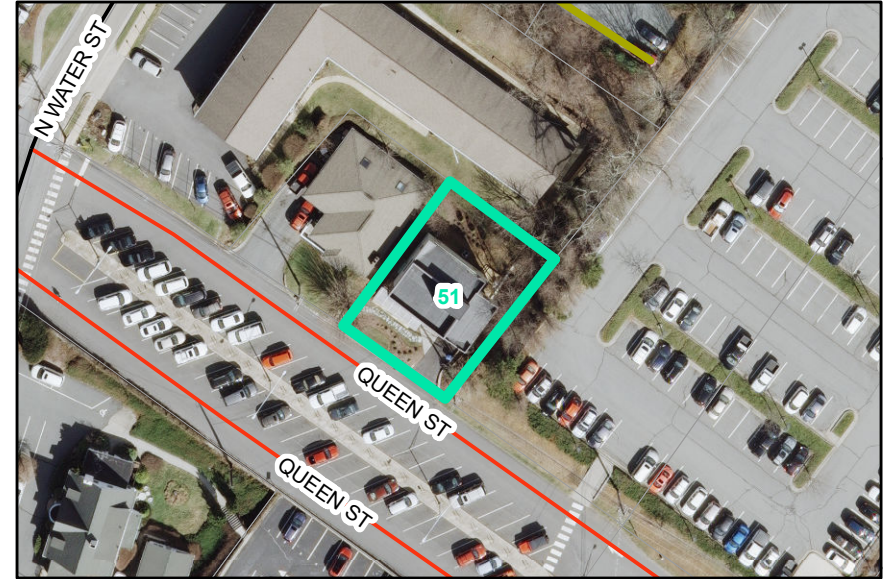

Map ID: 51

PIN: 2900-79-9876-000

Address: 280 QUEEN ST

Property Owner: JAZZ BABY HOLDINGS, LLC

Current Zoning: B1 Central Business

Current Use: Business/Professional Office

Proposed Zoning: B1 Downtown Interface

Historic District: No

Overview