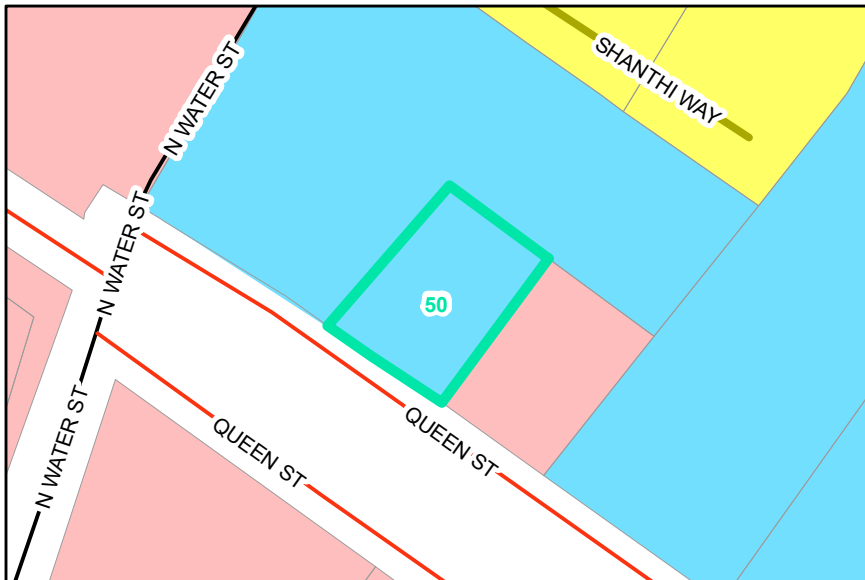

Map ID: 50
PIN: 2900-79-9828-000
Address: 290 QUEEN ST
Property Owner: HALLMAN INVESTMENTS, LLC

Current Zoning: OI Office / Institutional
Current Use: Business/Professional Office
Proposed Zoning: B1 Downtown Interface
Historic District: No

Overview

Current Zoning

Proposed Zoning  Historic District