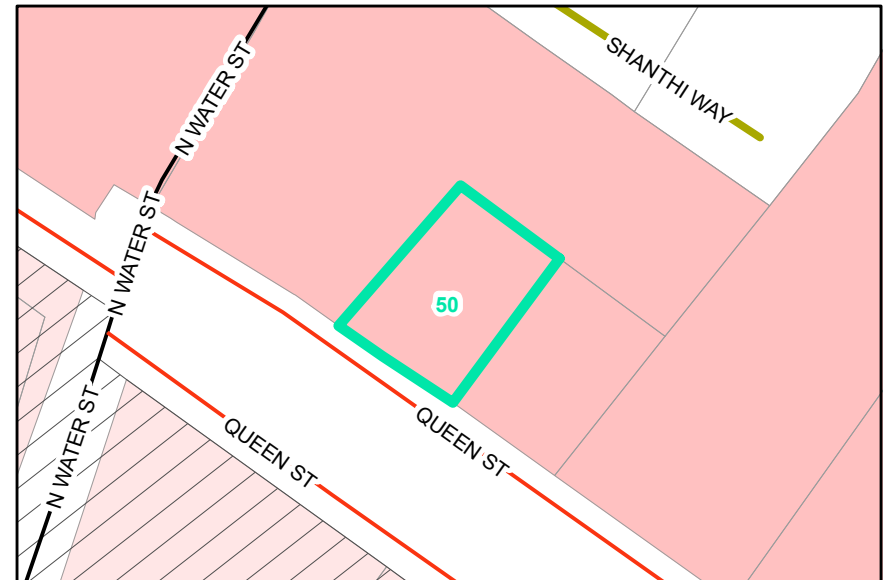

Map ID: 50
PIN: 2900-79-9828-000
Address: 290 QUEEN ST
Property Owner: HALLMAN INVESTMENTS, LLC

Current Zoning: OI Office / Institutional
Current Use: Business/Professional Office
Proposed Zoning: B1 Downtown Interface
Historic District: No

Overview

Current Zoning

Proposed Zoning  Historic District