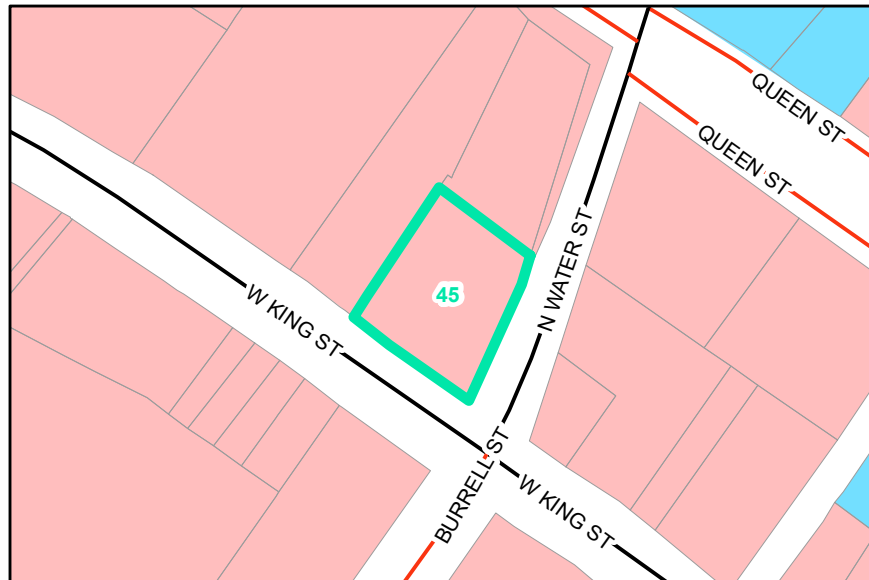

Map ID: 45
PIN: 2900-79-6741-000
Address: 814 W KING ST
Property Owner: WATAUGA COUNTY

Current Zoning: B1 Central Business
Current Use: Government Use
Proposed Zoning: B1 Downtown Core
Historic District: Yes

Overview

Current Zoning

Proposed Zoning  Historic District