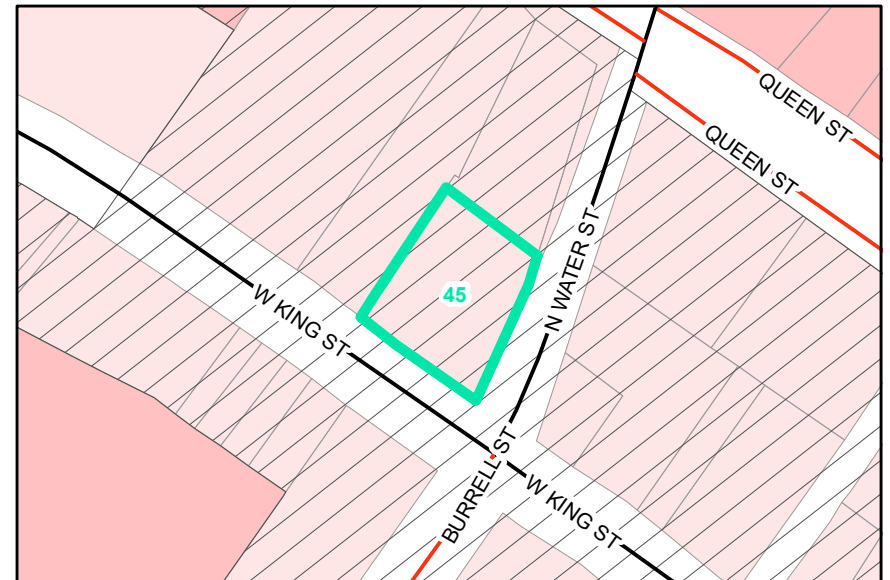

Map ID: 45
PIN: 2900-79-6741-000
Address: 814 W KING ST
Property Owner: WATAUGA COUNTY

Current Zoning: B1 Central Business
Current Use: Government Use
Proposed Zoning: B1 Downtown Core
Historic District: Yes

Overview

Current Zoning

Proposed Zoning  Historic District