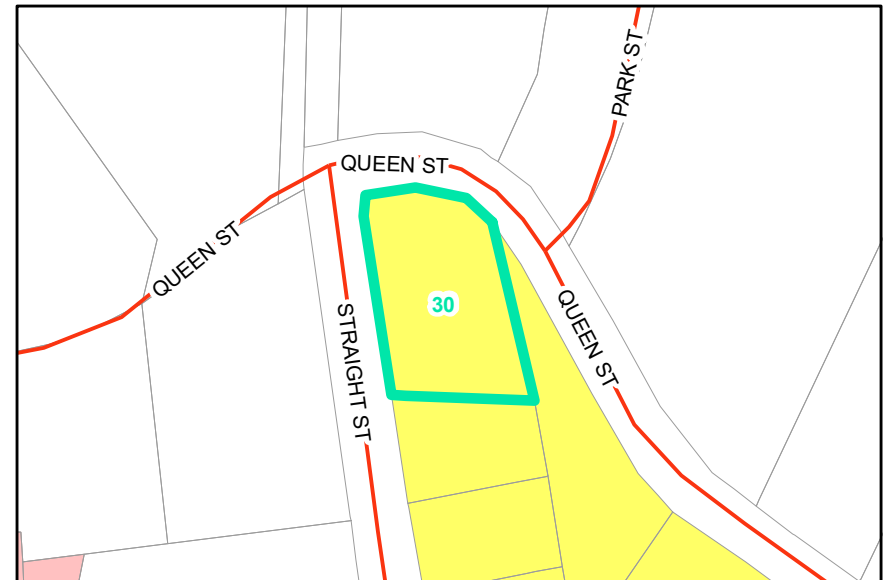

Map ID: 30

PIN: 2901-70-1306-000

Address: 489 QUEEN ST

Property Owner: WILSON, JUANITA LIFE ESTATE

Current Zoning: B1 Central Business

Current Use: Single-Family/Two-Family

Proposed Zoning: R1A

Historic District: No

Overview

Current Zoning

Proposed Zoning

Historic District