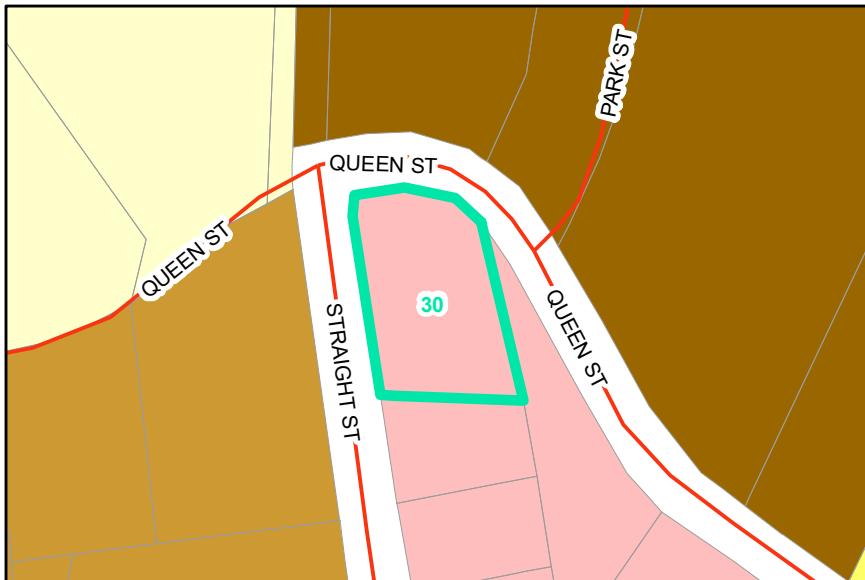

Map ID: 30

PIN: 2901-70-1306-000

Address: 489 QUEEN ST

Property Owner: WILSON, JUANITA LIFE ESTATE

Current Zoning: B1 Central Business

Current Use: Single-Family/Two-Family

Proposed Zoning: R1A

Historic District: No

Overview

Current Zoning

Proposed Zoning

Historic District