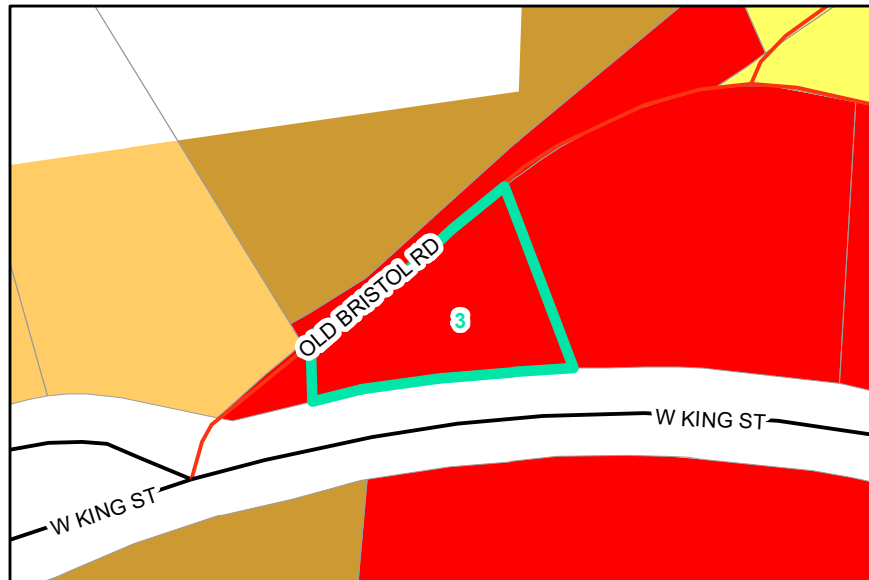

Map ID: 3

PIN: 2901-40-8503-000

Address: 1358 W KING ST

Property Owner: LITTLE, THOMAS G, BLEVINS, WILLIAM H

Current Zoning: B3 General Business

Current Use: Retail

Proposed Zoning: B1 Downtown Interface

Historic District: No

Overview

Current Zoning

Proposed Zoning

Historic District