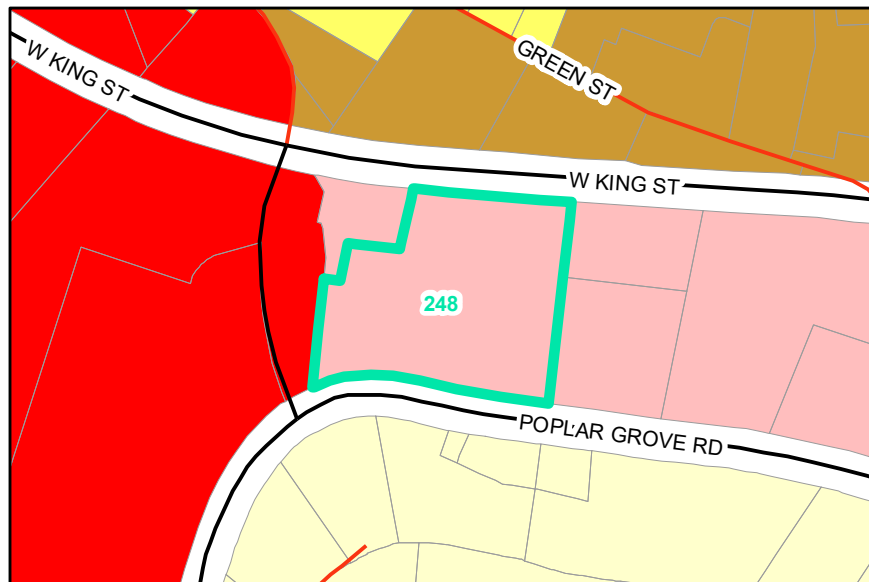

Map ID: 248

PIN: 2900-69-3831-000

Address: 1043 W KING ST

Property Owner: TEMPLE OF THE HIGH COUNTRY INC

Current Zoning:

Current Use: Religious Assembly

Proposed Zoning: B1 Downtown Interface

Historic District: No

Overview

Current Zoning

Proposed Zoning

Historic District