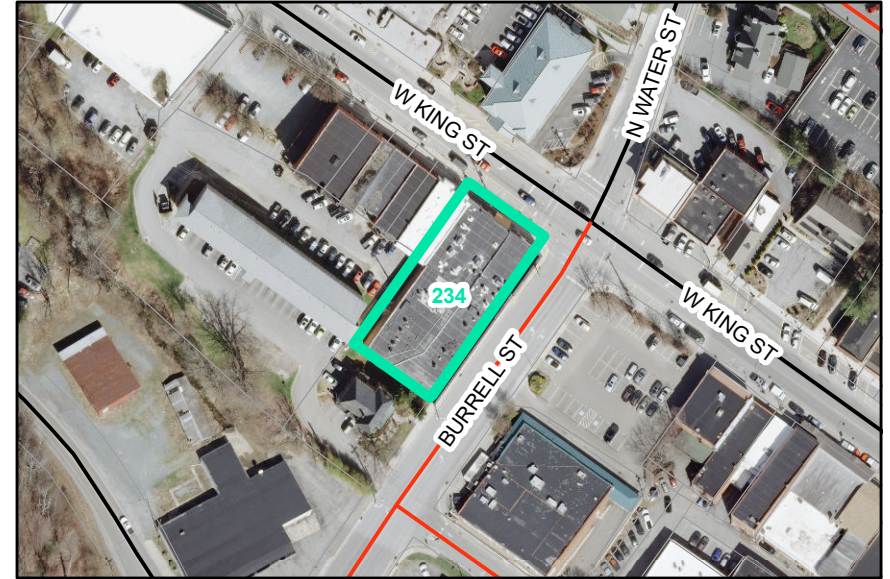

Map ID: 234

PIN: 2900-79-5599-000

Address: 805 W KING ST / 138 BURRELL ST

Property Owner: L D AND B OF BOONE, LLC

Current Zoning: B1 Central Business

Current Use: Mixed-Use Multi-Family And Commercial

Proposed Zoning: B1 Downtown Core

Historic District: Yes

Overview