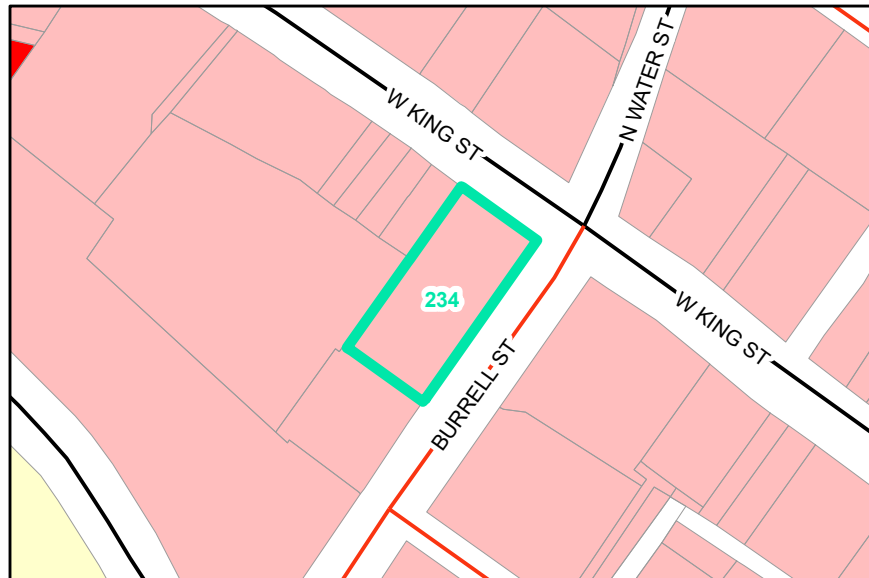

Map ID: 234

PIN: 2900-79-5599-000

Address: 805 W KING ST / 138 BURRELL ST

Property Owner: L D AND B OF BOONE, LLC

Current Zoning: B1 Central Business

Current Use: Mixed-Use Multi-Family And Commercial

Proposed Zoning: B1 Downtown Core

Historic District: Yes

Overview

Current Zoning

Proposed Zoning

Historic District