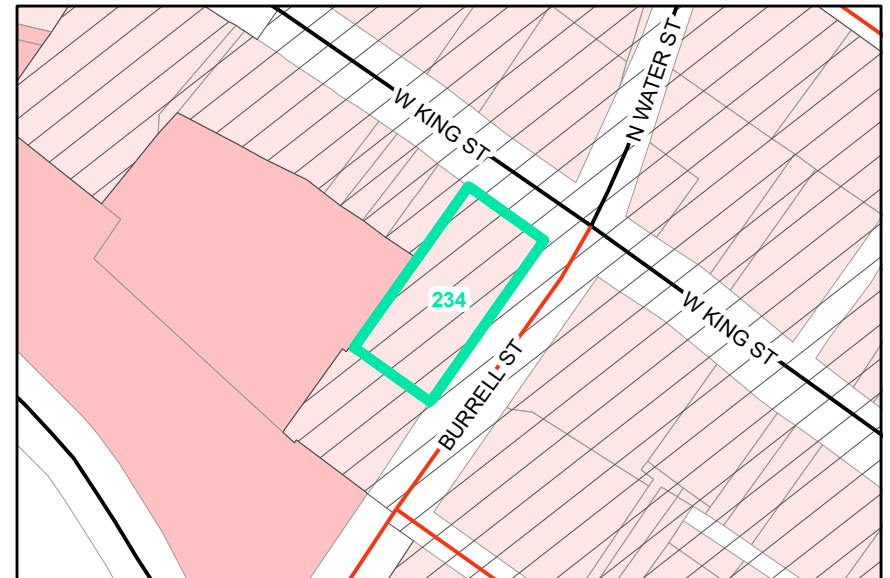

Map ID: 234

PIN: 2900-79-5599-000

Address: 805 W KING ST / 138 BURRELL ST

Property Owner: L D AND B OF BOONE, LLC

Current Zoning: B1 Central Business

Current Use: Mixed-Use Multi-Family And Commercial

Proposed Zoning: B1 Downtown Core

Historic District: Yes

Overview

Current Zoning

Proposed Zoning

Historic District