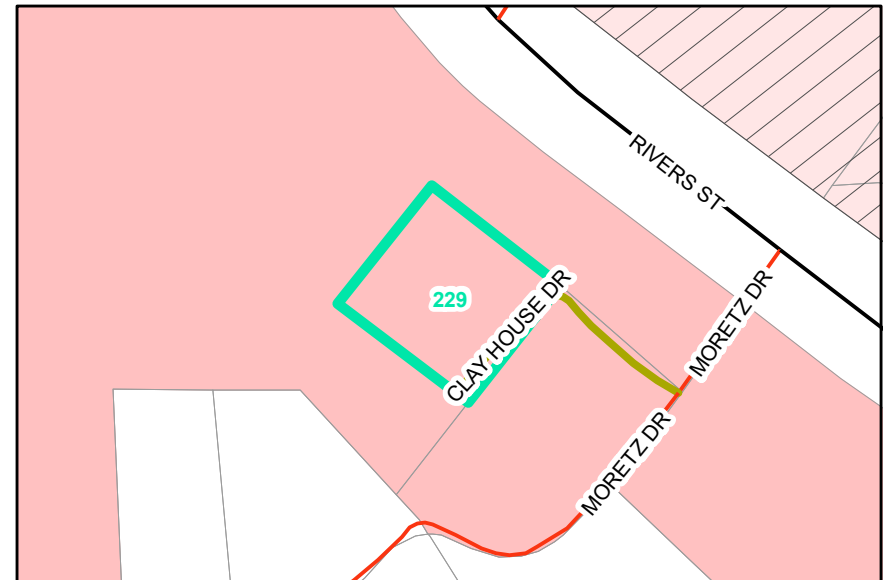

Map ID: 229

PIN: 2900-78-3934-000

Address: 150 CLAY HOUSE DR

Property Owner: BOONE TOWN OF

Current Zoning: R1 Single Family Residential

Current Use: Government Use

Proposed Zoning: B1 Downtown Interface

Historic District: No

Overview

Current Zoning

Proposed Zoning  Historic District