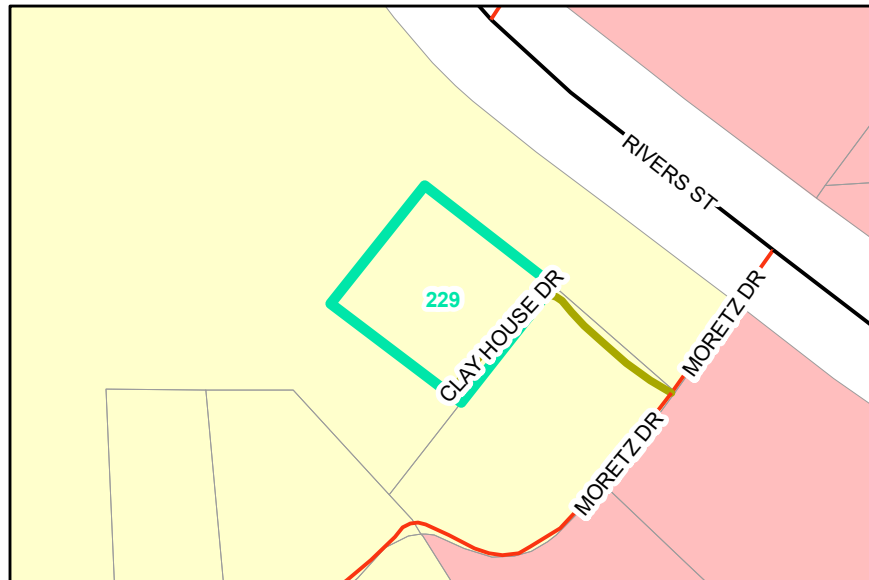

Map ID: 229

PIN: 2900-78-3934-000

Address: 150 CLAY HOUSE DR

Property Owner: BOONE TOWN OF

Current Zoning: R1 Single Family Residential

Current Use: Government Use

Proposed Zoning: B1 Downtown Interface

Historic District: No

Overview

Current Zoning

Proposed Zoning  Historic District