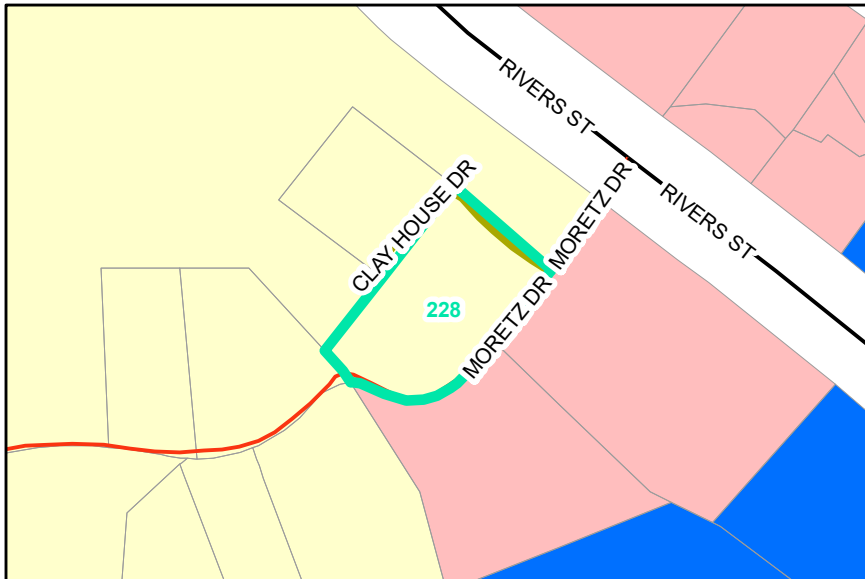

Map ID: 228
PIN: 2900-78-3881-000
Address: 122 MORETZ ST
Property Owner: BOONE TOWN OF

Current Zoning: R1 Single Family Residential
Current Use: Government Use
Proposed Zoning: B1 Downtown Interface
Historic District: No

Overview

Current Zoning

Proposed Zoning  Historic District