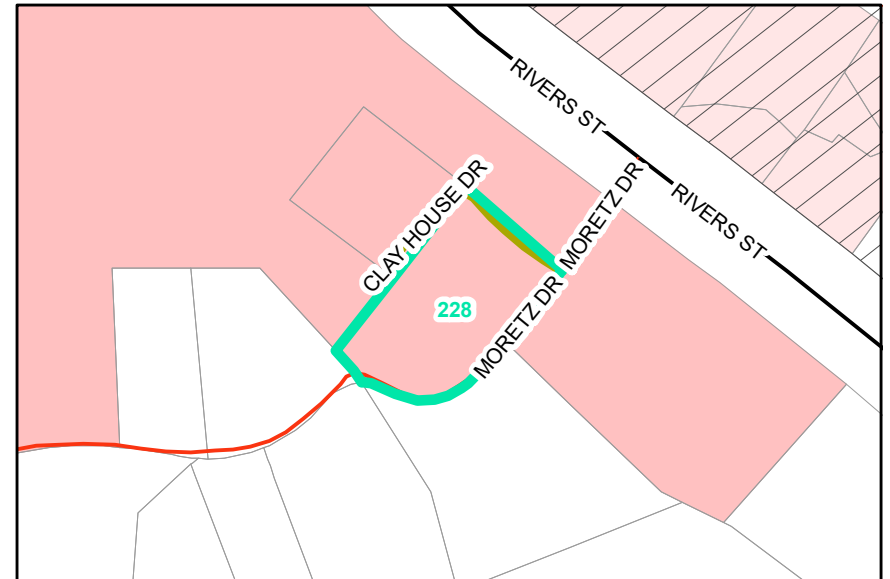

Map ID: 228
PIN: 2900-78-3881-000
Address: 122 MORETZ ST
Property Owner: BOONE TOWN OF

Current Zoning: R1 Single Family Residential
Current Use: Government Use
Proposed Zoning: B1 Downtown Interface
Historic District: No

Overview

Current Zoning

Proposed Zoning  Historic District