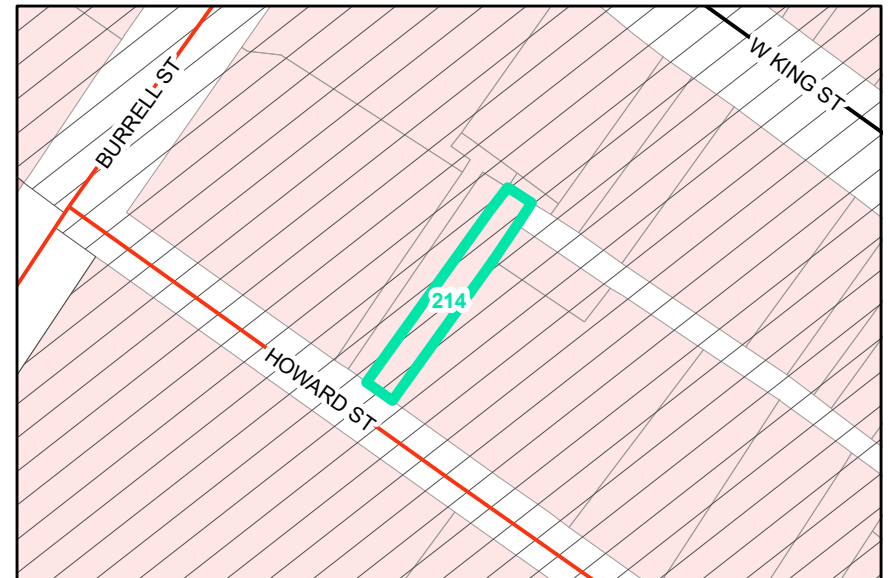

Map ID: 214

PIN: 2900-79-7397-000

Address:

Property Owner: TOWN OF BOONE

Current Zoning:

Current Use: Government Use

Proposed Zoning: B1 Downtown Core

Historic District: Yes

Overview

Current Zoning

Proposed Zoning

Historic District