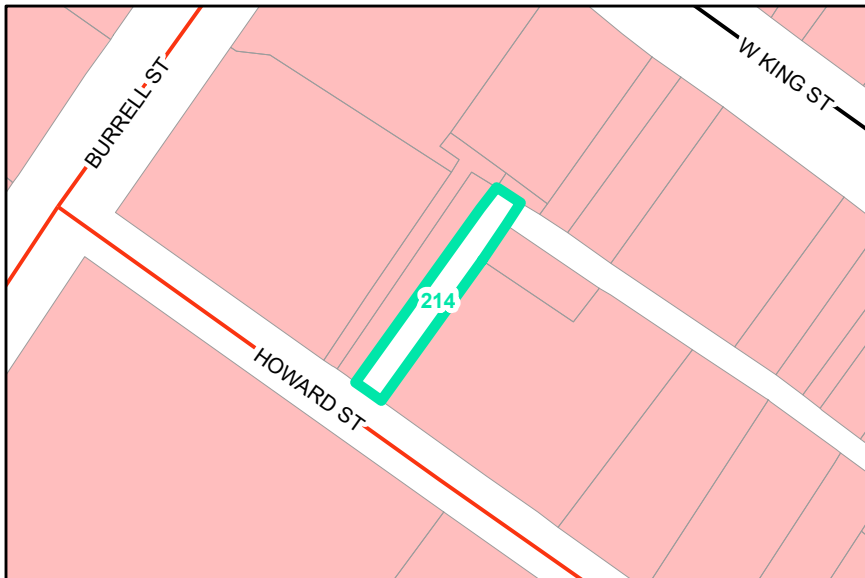

Current Zoning