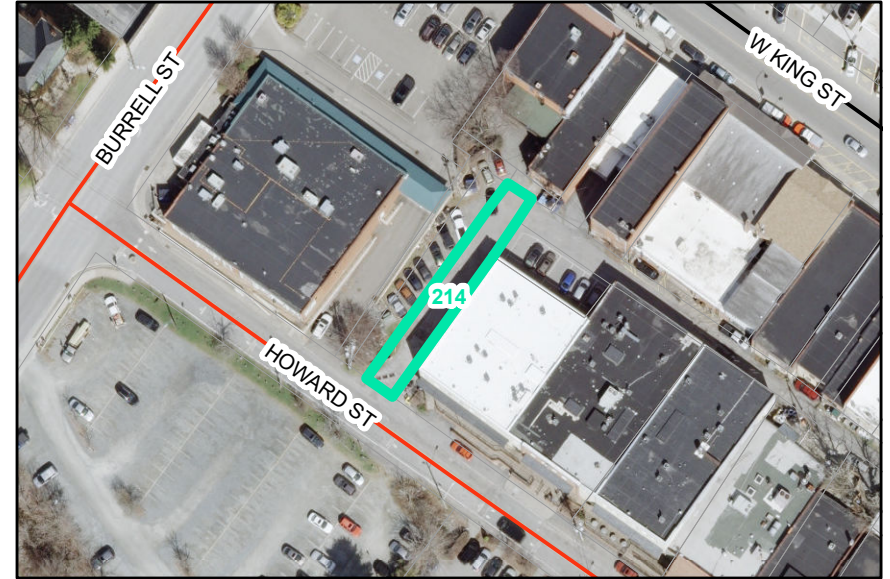

Map ID: 214

PIN: 2900-79-7397-000

Address:

Property Owner: TOWN OF BOONE

Current Zoning:

Current Use: Government Use

Proposed Zoning: B1 Downtown Core

Historic District: Yes