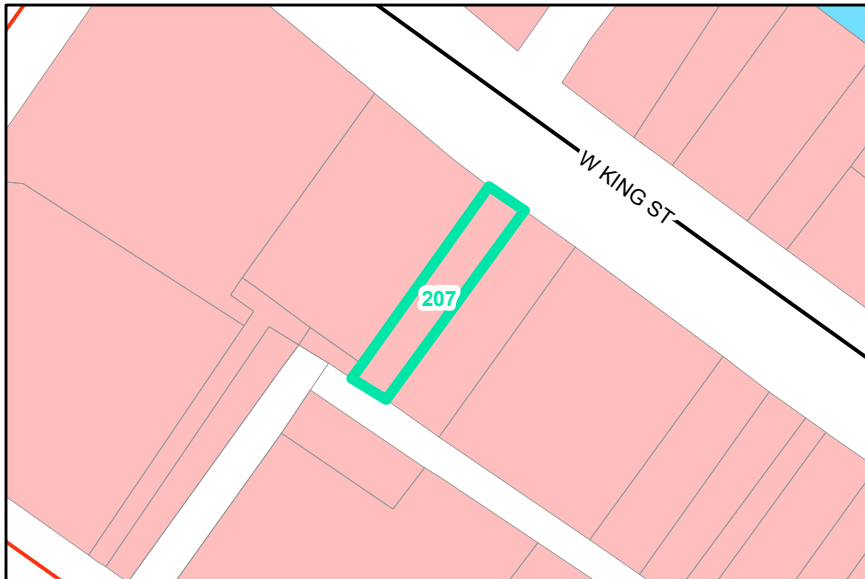

**Map ID:** 207  
**PIN:** 2900-79-8316-000  
**Address:** 743 W KING ST  
**Property Owner:** SMITH, BENJAMIN A

**Current Zoning:** B1 Central Business  
**Current Use:** Retail  
**Proposed Zoning:** B1 Downtown Core  
**Historic District:** Yes

Overview

Current Zoning

Proposed Zoning  Historic District