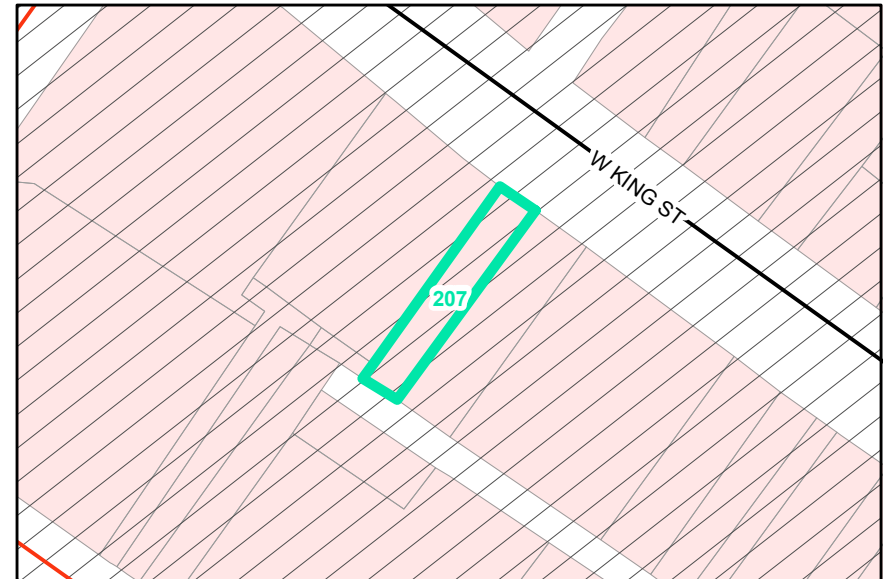

**Map ID:** 207  
**PIN:** 2900-79-8316-000  
**Address:** 743 W KING ST  
**Property Owner:** SMITH, BENJAMIN A

**Current Zoning:** B1 Central Business  
**Current Use:** Retail  
**Proposed Zoning:** B1 Downtown Core  
**Historic District:** Yes

Overview

Current Zoning

Proposed Zoning  Historic District