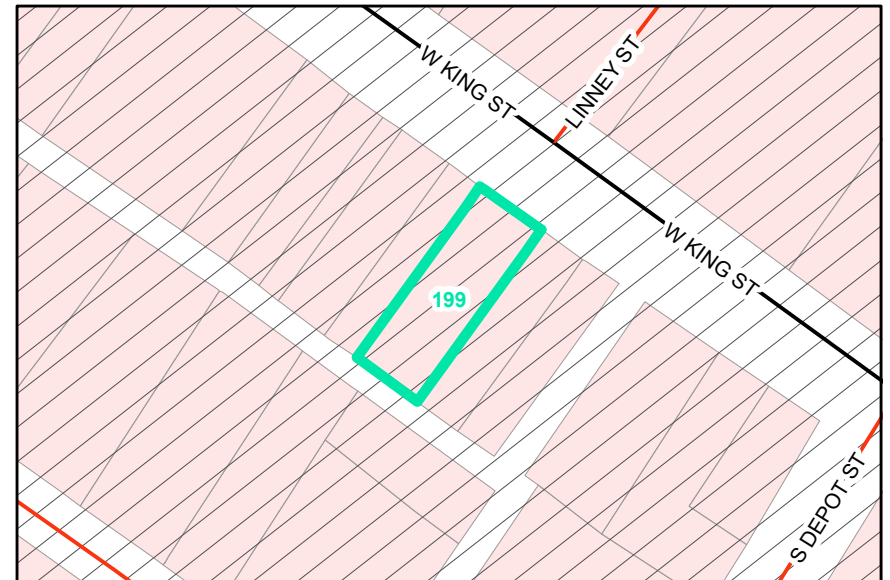

**Map ID:** 199  
**PIN:** 2900-89-0220-000  
**Address:** 693 W KING ST  
**Property Owner:** SHEAR LUCK, LLC

**Current Zoning:** B1 Central Business  
**Current Use:** Mixed-Use Commercial  
**Proposed Zoning:** B1 Downtown Core  
**Historic District:** Yes

Overview

Current Zoning

Proposed Zoning  Historic District