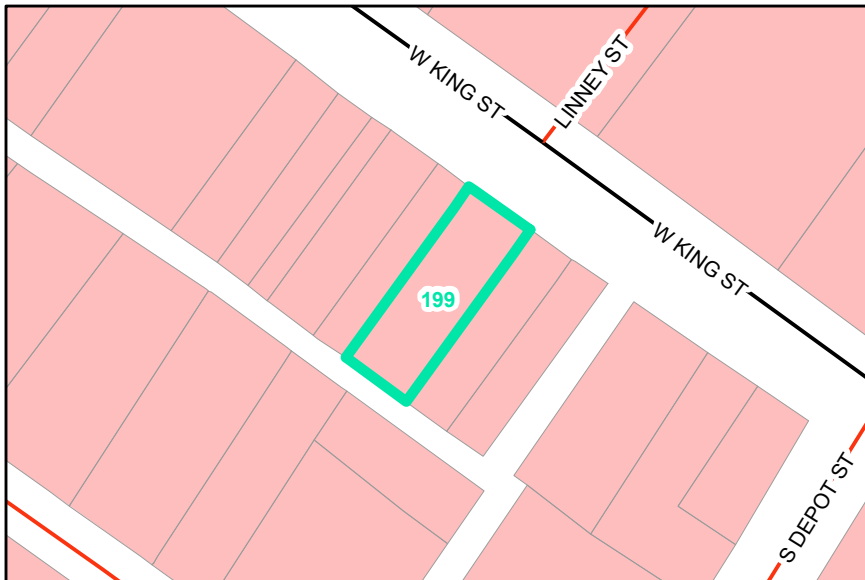

**Map ID:** 199  
**PIN:** 2900-89-0220-000  
**Address:** 693 W KING ST  
**Property Owner:** SHEAR LUCK, LLC

**Current Zoning:** B1 Central Business  
**Current Use:** Mixed-Use Commercial  
**Proposed Zoning:** B1 Downtown Core  
**Historic District:** Yes

Overview

Current Zoning

Proposed Zoning  Historic District