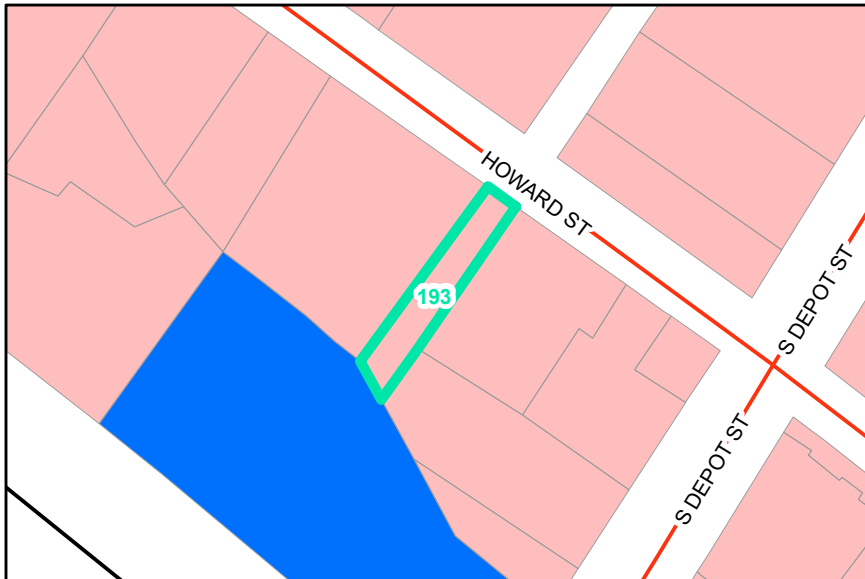

Map ID: 193
PIN:
Address:
Property Owner:

Current Zoning: B1 Central Business
Current Use: Other
Proposed Zoning: B1 Downtown Core
Historic District: Yes

Overview

Current Zoning

Proposed Zoning  Historic District