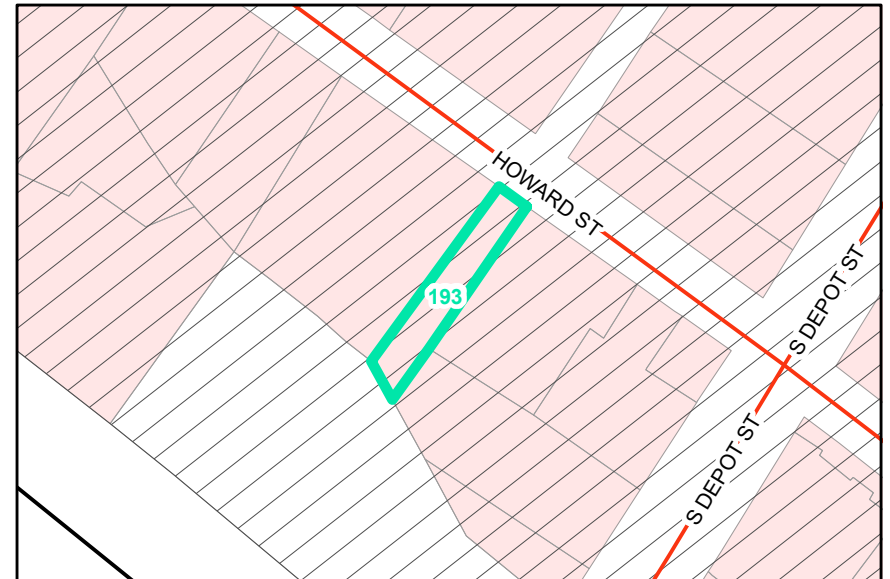

Map ID: 193
PIN:
Address:
Property Owner:

Current Zoning: B1 Central Business
Current Use: Other
Proposed Zoning: B1 Downtown Core
Historic District: Yes

Overview

Current Zoning

Proposed Zoning  Historic District