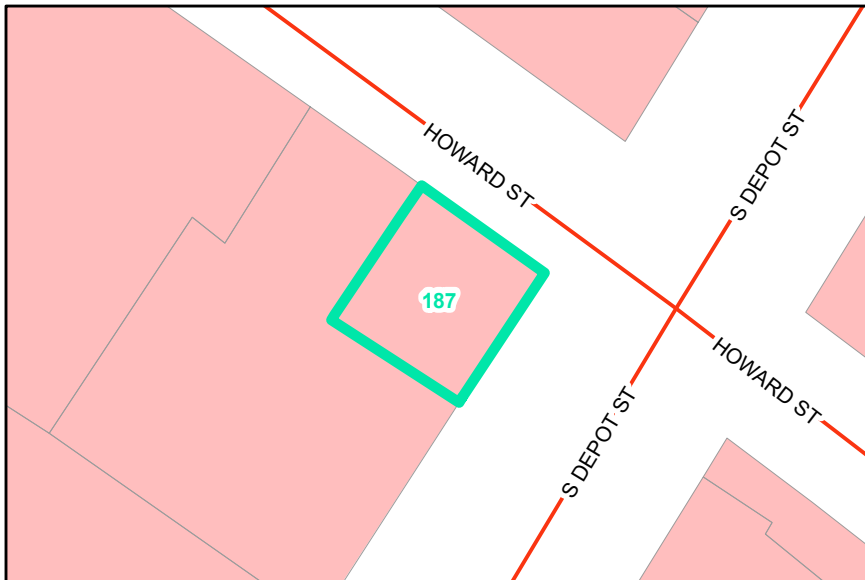

Map ID: 187
PIN: 2900-88-0879-000
Address: 158 S DEPOT ST
Property Owner: CRAYMIE LLC

Current Zoning: B1 Central Business
Current Use: Mixed-Use Multi-Family And Commercial
Proposed Zoning: B1 Downtown Core
Historic District: Yes

Overview

Current Zoning

Proposed Zoning  Historic District