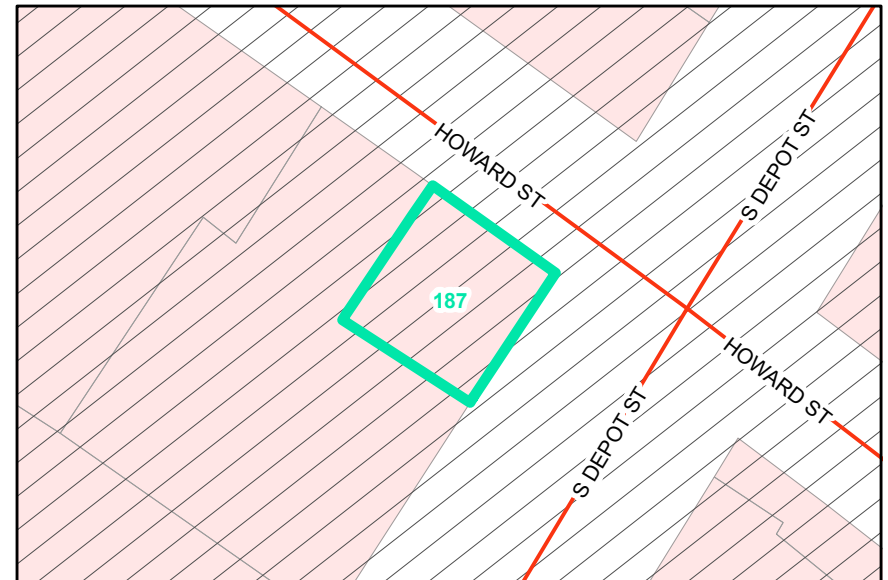

Map ID: 187
PIN: 2900-88-0879-000
Address: 158 S DEPOT ST
Property Owner: CRAYMIE LLC

Current Zoning: B1 Central Business
Current Use: Mixed-Use Multi-Family And Commercial
Proposed Zoning: B1 Downtown Core
Historic District: Yes

Overview

Current Zoning

Proposed Zoning  Historic District