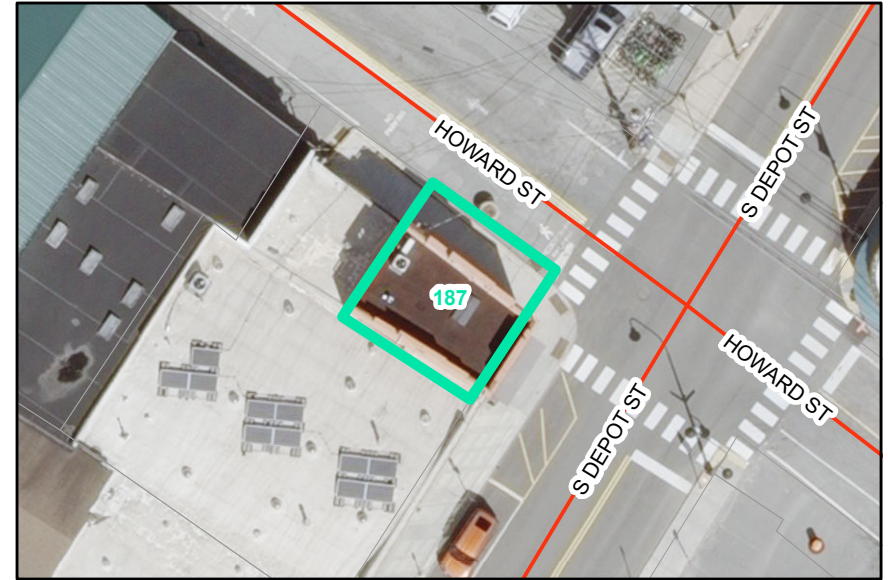

Map ID: 187
PIN: 2900-88-0879-000
Address: 158 S DEPOT ST
Property Owner: CRAYMIE LLC

Current Zoning: B1 Central Business
Current Use: Mixed-Use Multi-Family And Commercial
Proposed Zoning: B1 Downtown Core
Historic District: Yes