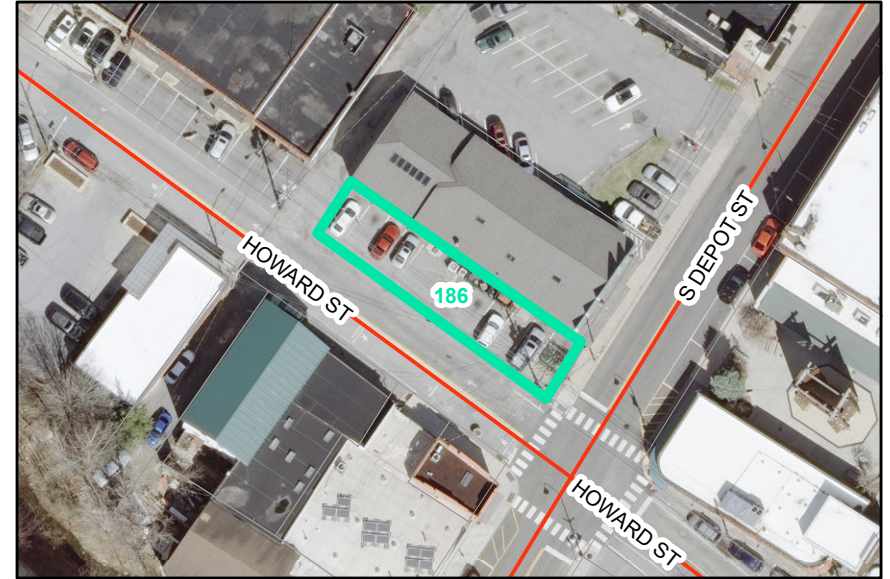

Map ID: 186

PIN: 2900-88-0947-000

Address:

Property Owner: BOONE TOWN OF

Current Zoning: B1 Central Business

Current Use: Government Use

Proposed Zoning: B1 Downtown Core

Historic District: Yes