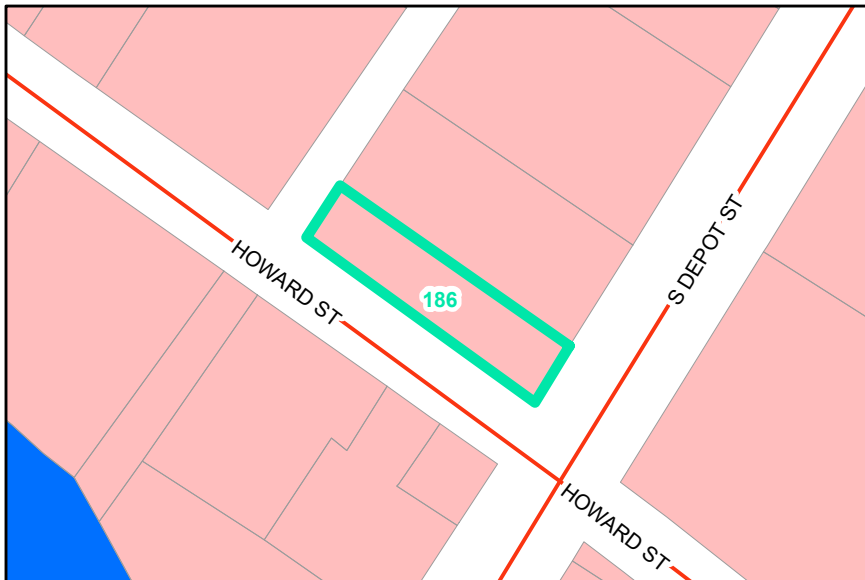

Map ID: 186

PIN: 2900-88-0947-000

Address:

Property Owner: BOONE TOWN OF

Current Zoning: B1 Central Business

Current Use: Government Use

Proposed Zoning: B1 Downtown Core

Historic District: Yes

Overview

Current Zoning

Proposed Zoning

Historic District