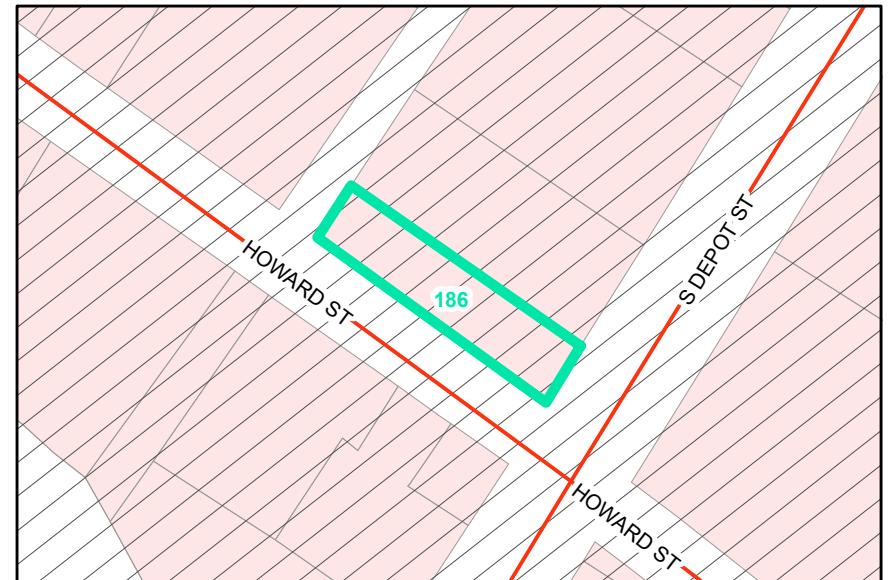

Map ID: 186

PIN: 2900-88-0947-000

Address:

Property Owner: BOONE TOWN OF

Current Zoning: B1 Central Business

Current Use: Government Use

Proposed Zoning: B1 Downtown Core

Historic District: Yes

Overview

Current Zoning

Proposed Zoning

Historic District