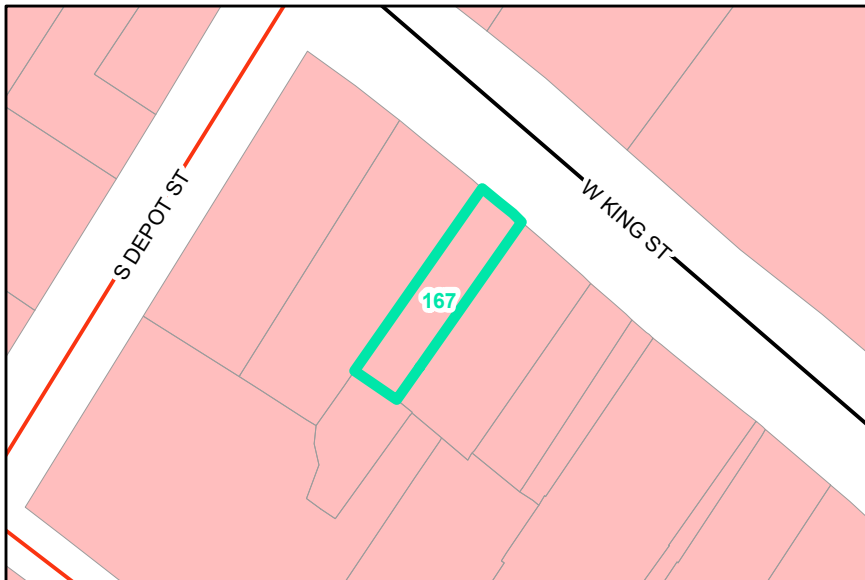

Map ID: 167

PIN: 2900-88-2997-000

Address: 627 W KING ST

Property Owner: TWO DAWGS RENTALS LLC

Current Zoning: B1 Central Business

Current Use: Mixed-Use Multi-Family And Commercial

Proposed Zoning: B1 Downtown Core

Historic District: Yes

Overview

Current Zoning

Proposed Zoning

Historic District