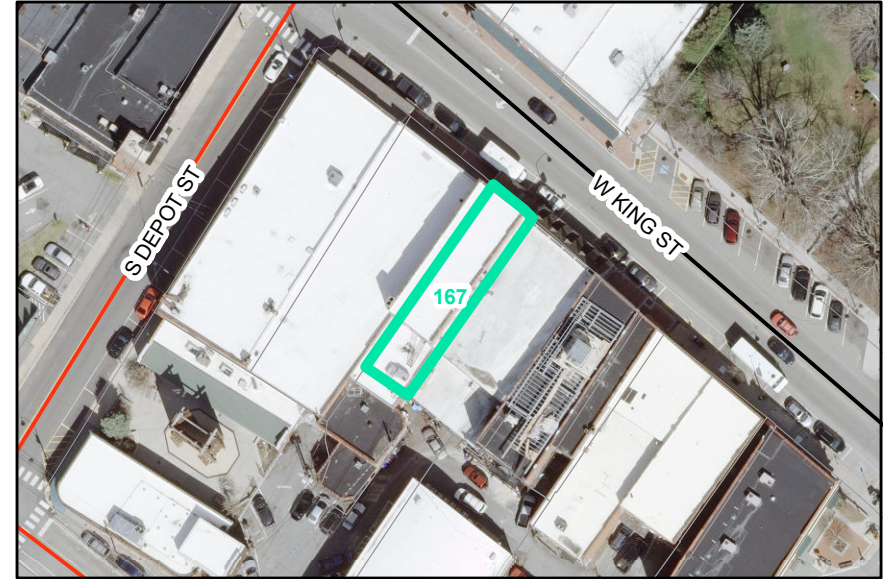

Map ID: 167

PIN: 2900-88-2997-000

Address: 627 W KING ST

Property Owner: TWO DAWGS RENTALS LLC

Current Zoning: B1 Central Business

Current Use: Mixed-Use Multi-Family And Commercial

Proposed Zoning: B1 Downtown Core

Historic District: Yes

Overview