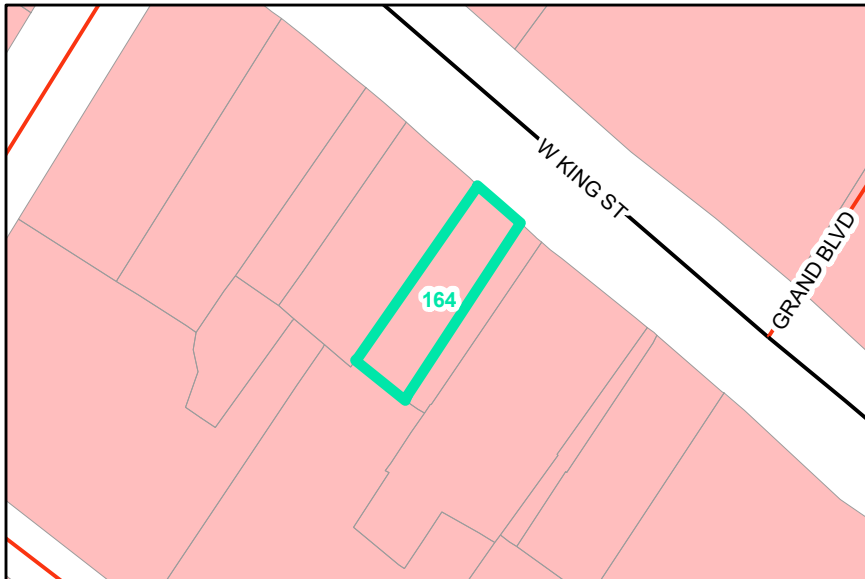

Map ID: 164
PIN: 2900-88-3953-000
Address: 611 W KING ST
Property Owner: LOVIN MARKETING CO

Current Zoning: B1 Central Business
Current Use:
Proposed Zoning: B1 Downtown Core
Historic District: Yes

Overview

Current Zoning

Proposed Zoning  Historic District