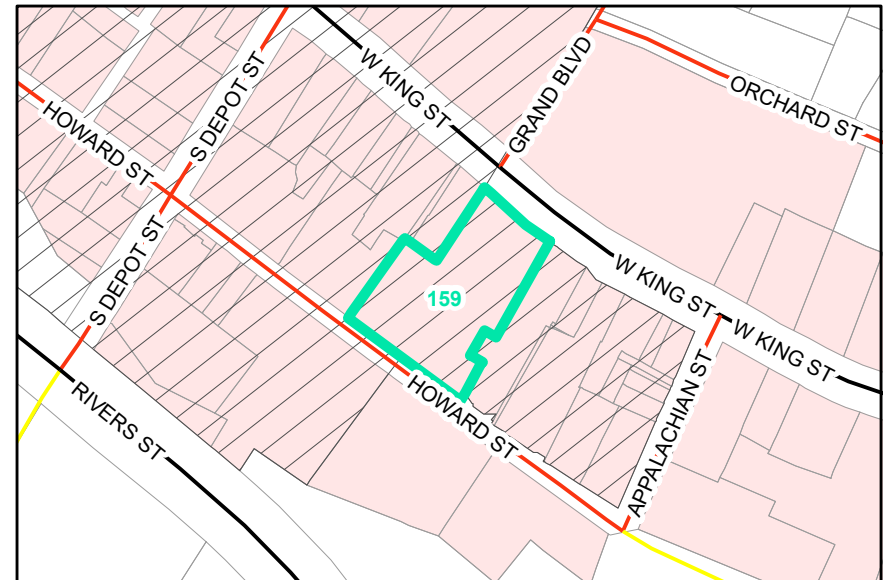

Map ID: 159
PIN: 2900-88-5833-000
Address: 567 W KING ST
Property Owner: BOONE TOWN OF

Current Zoning: B1 Central Business
Current Use: Government Use
Proposed Zoning: B1 Downtown Core
Historic District: Yes

Overview

Current Zoning

Proposed Zoning  Historic District