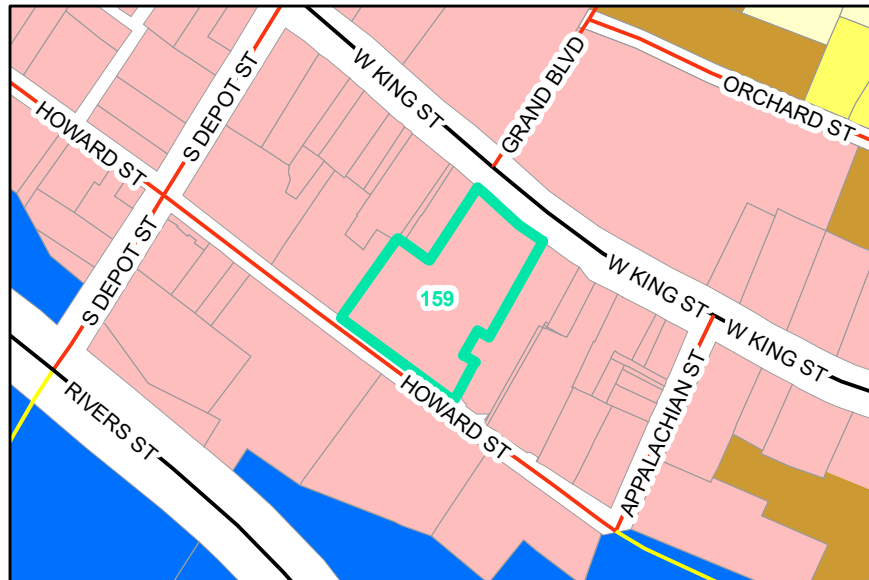

Map ID: 159
PIN: 2900-88-5833-000
Address: 567 W KING ST
Property Owner: BOONE TOWN OF

Current Zoning: B1 Central Business
Current Use: Government Use
Proposed Zoning: B1 Downtown Core
Historic District: Yes

Overview

Current Zoning

Proposed Zoning  Historic District