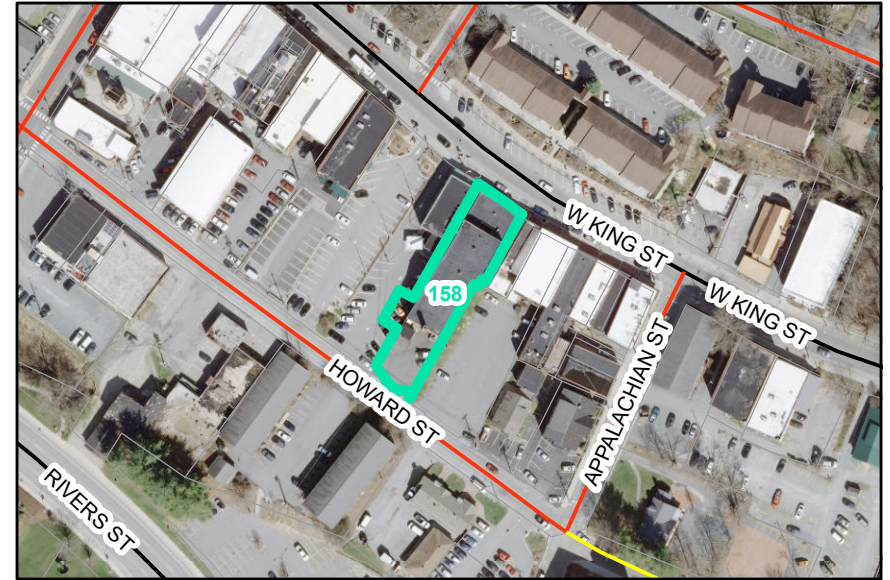

**Map ID:** 158

**PIN:** 2900-88-6730-000

**Address:** 559 W KING ST

**Property Owner:** THE APPALACHIAN THEATRE OF THE HIGH COUN

**Current Zoning:** B1 Central Business

**Current Use:** Retail

**Proposed Zoning:** B1 Downtown Core

**Historic District:** Yes

Overview

Current Zoning

Proposed Zoning

Historic District