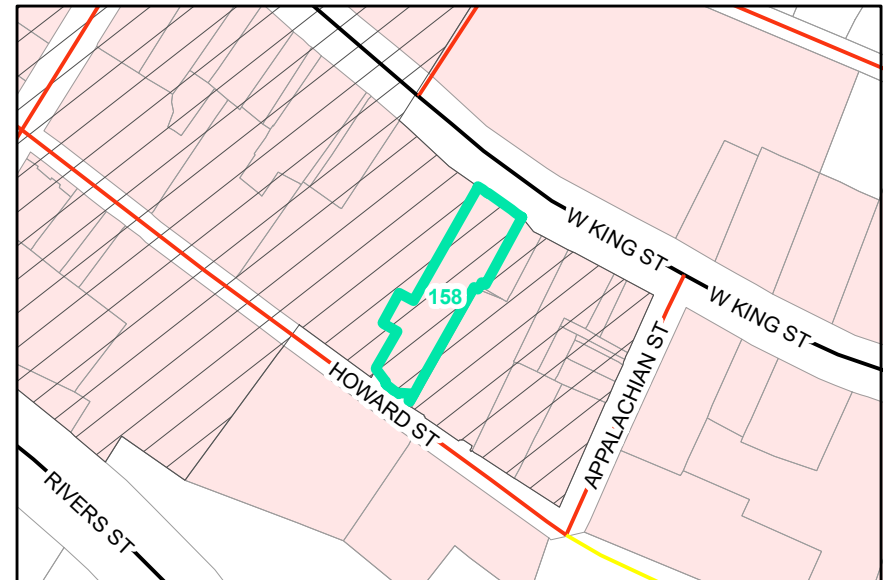

**Map ID:** 158

**PIN:** 2900-88-6730-000

**Address:** 559 W KING ST

**Property Owner:** THE APPALACHIAN THEATRE OF THE HIGH COUN

**Current Zoning:** B1 Central Business

**Current Use:** Retail

**Proposed Zoning:** B1 Downtown Core

**Historic District:** Yes

Overview

Current Zoning

Proposed Zoning

Historic District