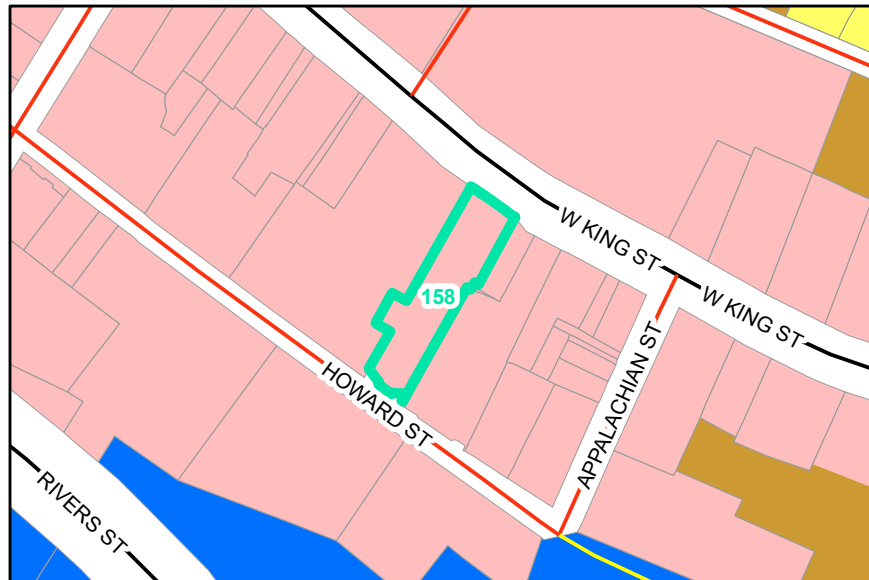

**Map ID:** 158

**PIN:** 2900-88-6730-000

**Address:** 559 W KING ST

**Property Owner:** THE APPALACHIAN THEATRE OF THE HIGH COUN

**Current Zoning:** B1 Central Business

**Current Use:** Retail

**Proposed Zoning:** B1 Downtown Core

**Historic District:** Yes

Overview

Current Zoning

Proposed Zoning

Historic District