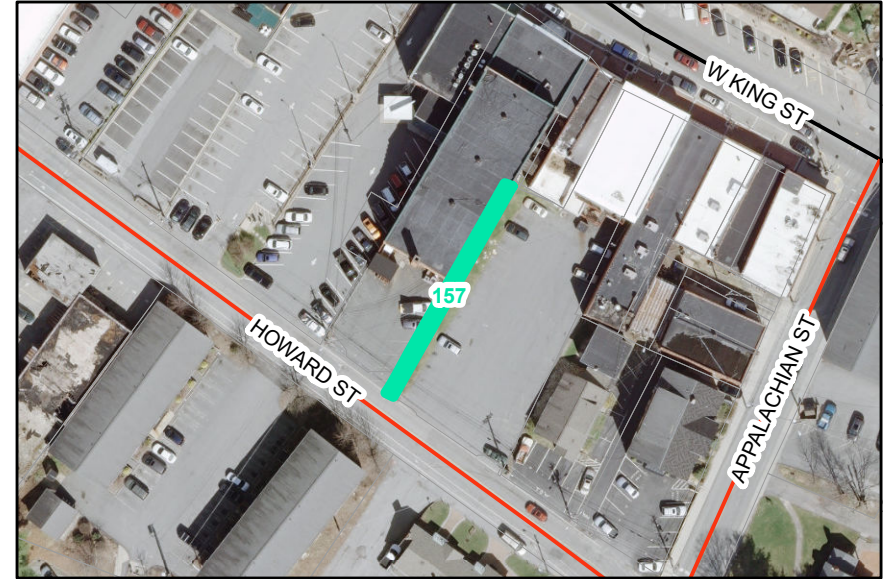

Map ID: 157

PIN: 2900-88-6722-000

Address:

Property Owner: THE APPALACHIAN THEATRE OF THE HIGH COUN

Current Zoning: B1 Central Business

Current Use: Parking

Proposed Zoning: B1 Downtown Core

Historic District: Yes