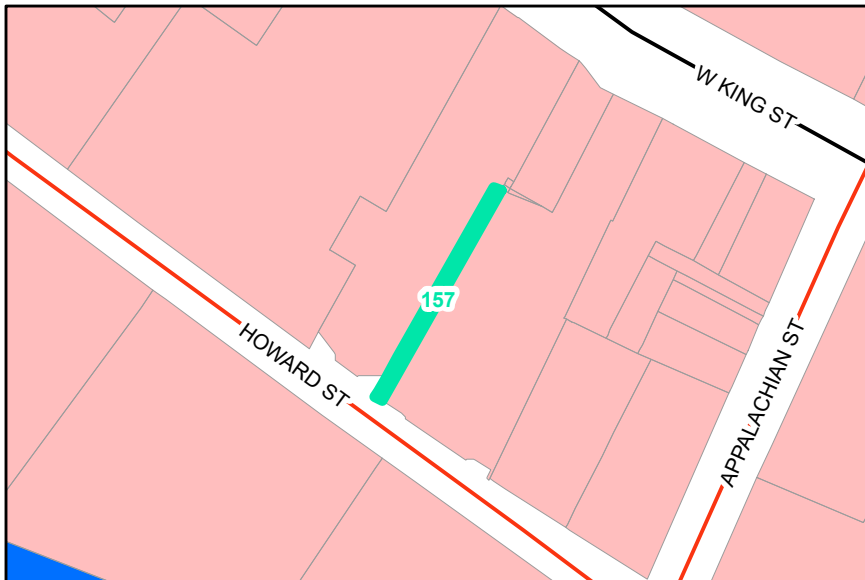

Map ID: 157

PIN: 2900-88-6722-000

Address:

Property Owner: THE APPALACHIAN THEATRE OF THE HIGH COUN

Current Zoning: B1 Central Business

Current Use: Parking

Proposed Zoning: B1 Downtown Core

Historic District: Yes

Overview

Current Zoning

Proposed Zoning  Historic District