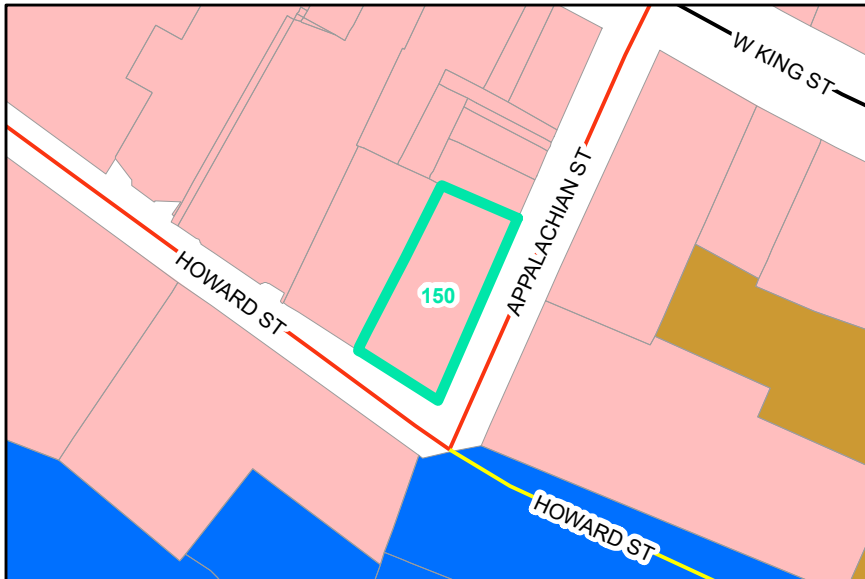

**Map ID:** 150  
**PIN:** 2900-88-6594-000  
**Address:** 140 APPALACHIAN ST  
**Property Owner:** LOVIN MARKETING CO

**Current Zoning:** B1 Central Business  
**Current Use:** Mixed-Use Multi-Family And Commercial  
**Proposed Zoning:** B1 Downtown Core  
**Historic District:** Yes

Overview

Current Zoning

Proposed Zoning  Historic District