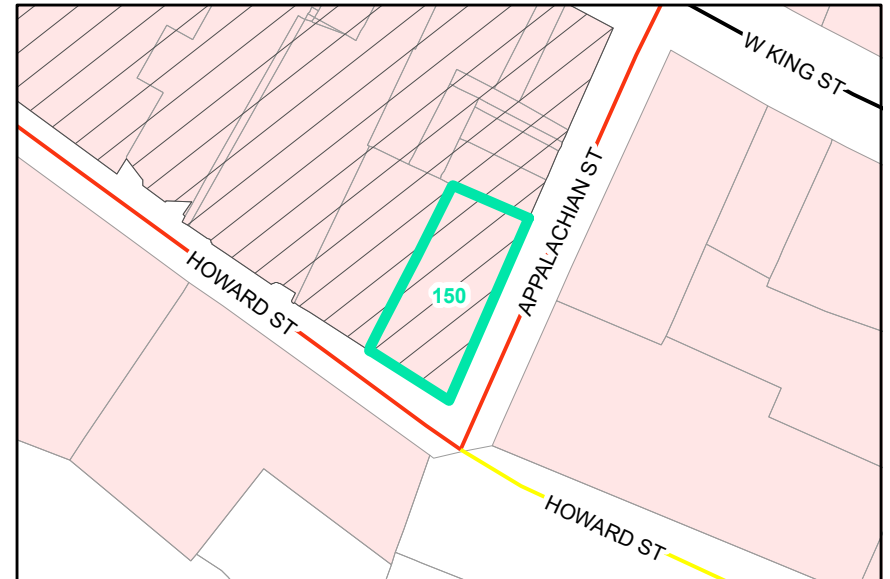

**Map ID:** 150  
**PIN:** 2900-88-6594-000  
**Address:** 140 APPALACHIAN ST  
**Property Owner:** LOVIN MARKETING CO

**Current Zoning:** B1 Central Business  
**Current Use:** Mixed-Use Multi-Family And Commercial  
**Proposed Zoning:** B1 Downtown Core  
**Historic District:** Yes

Overview

Current Zoning

Proposed Zoning  Historic District