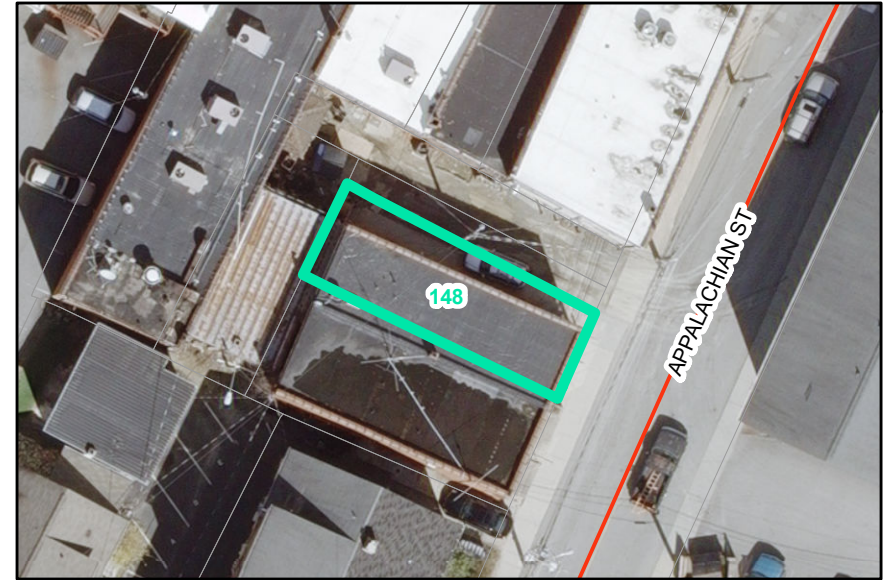

Map ID: 148

PIN: 2900-88-7791-000

Address: 128 APPALACHIAN ST

Property Owner: HILL, ROBERT W.,HILL, LORI L.

Current Zoning: B1 Central Business

Current Use: Restaurant

Proposed Zoning: B1 Downtown Core

Historic District: Yes