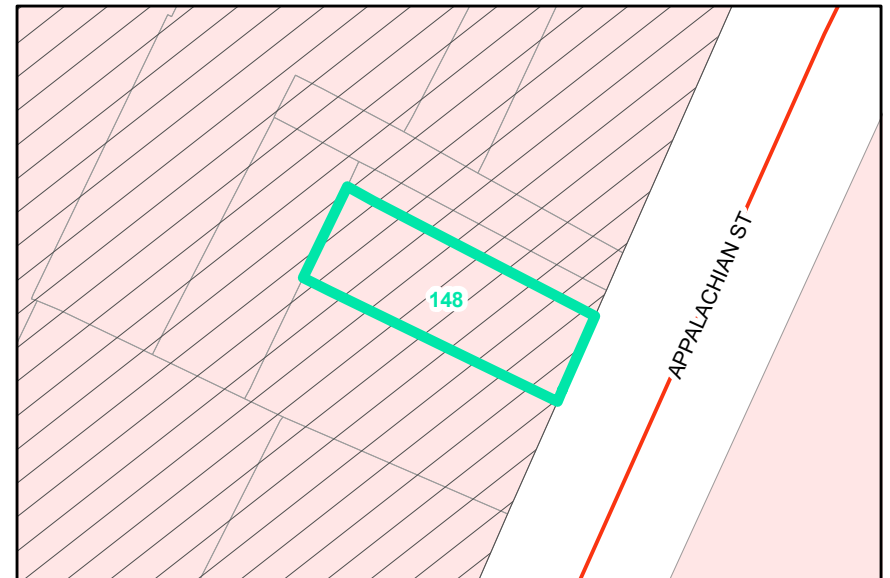

Map ID: 148

PIN: 2900-88-7791-000

Address: 128 APPALACHIAN ST

Property Owner: HILL, ROBERT W.,HILL, LORI L.

Current Zoning: B1 Central Business

Current Use: Restaurant

Proposed Zoning: B1 Downtown Core

Historic District: Yes

Overview

Current Zoning

Proposed Zoning

Historic District