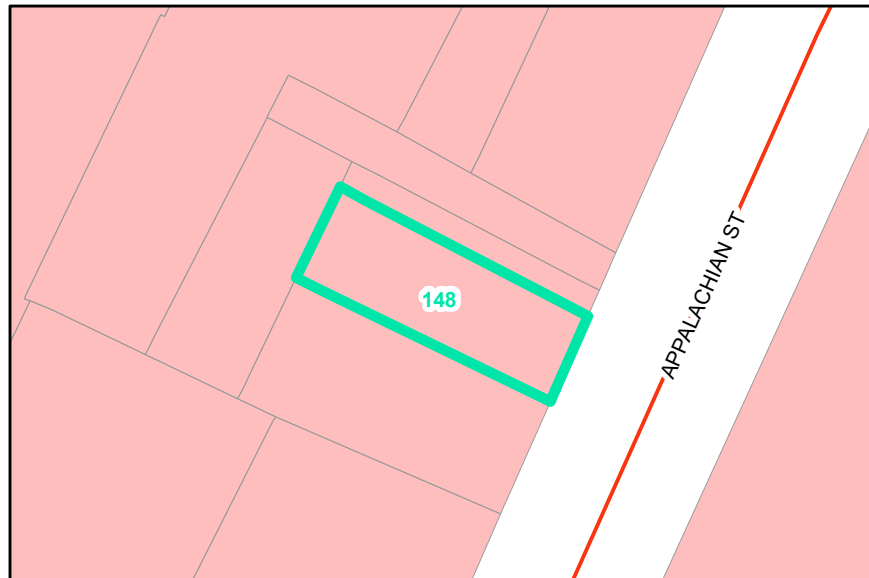

Map ID: 148

PIN: 2900-88-7791-000

Address: 128 APPALACHIAN ST

Property Owner: HILL, ROBERT W.,HILL, LORI L.

Current Zoning: B1 Central Business

Current Use: Restaurant

Proposed Zoning: B1 Downtown Core

Historic District: Yes

Overview

Current Zoning

Proposed Zoning

Historic District