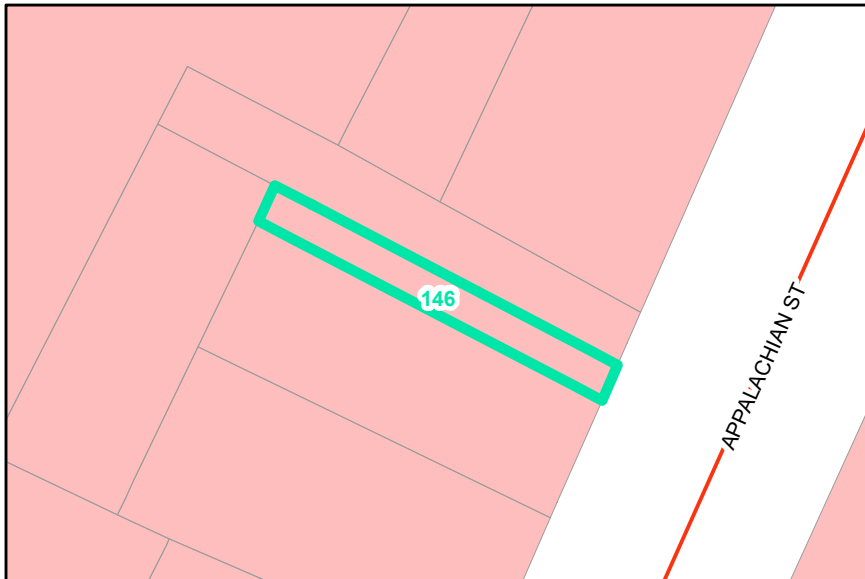

Map ID: 146

PIN: 2900-88-7792-000

Address:

Property Owner: BOONE INVESTMENTS LLC

Current Zoning: B1 Central Business

Current Use: Other

Proposed Zoning: B1 Downtown Core

Historic District: Yes

Overview

Current Zoning

Proposed Zoning

Historic District