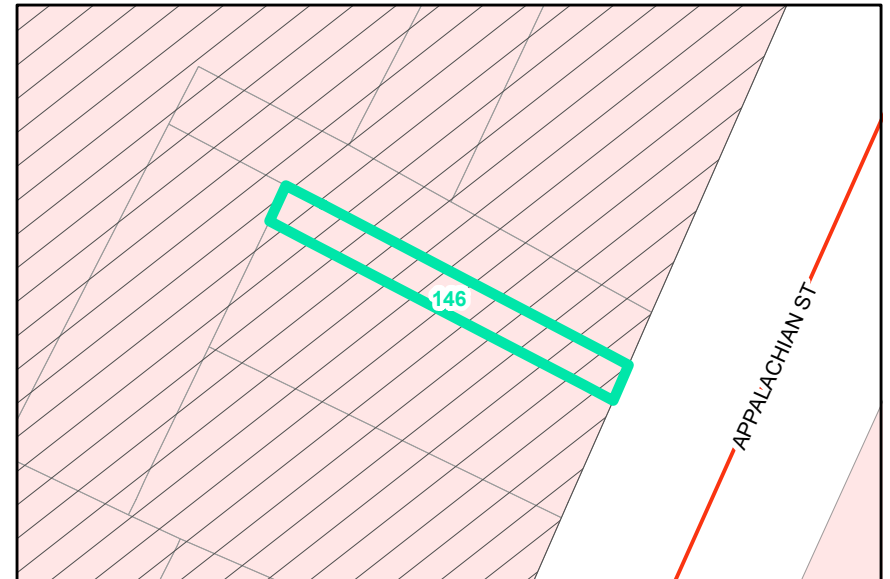

Map ID: 146

PIN: 2900-88-7792-000

Address:

Property Owner: BOONE INVESTMENTS LLC

Current Zoning: B1 Central Business

Current Use: Other

Proposed Zoning: B1 Downtown Core

Historic District: Yes

Overview

Current Zoning

Proposed Zoning

Historic District