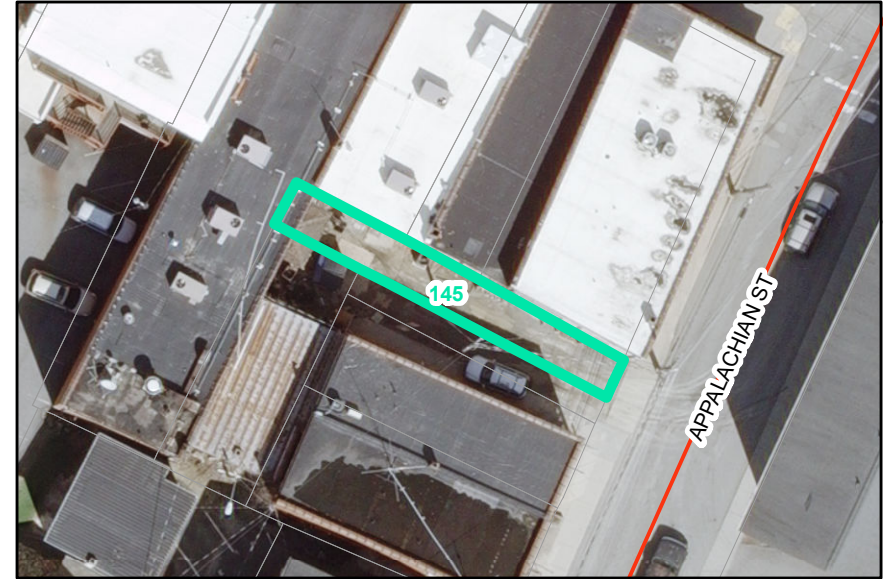

Map ID: 145

PIN: 2900-88-8722-000

Address:

Property Owner: BOONE TOWN OF

Current Zoning: B1 Central Business

Current Use: Other

Proposed Zoning: B1 Downtown Core

Historic District: Yes