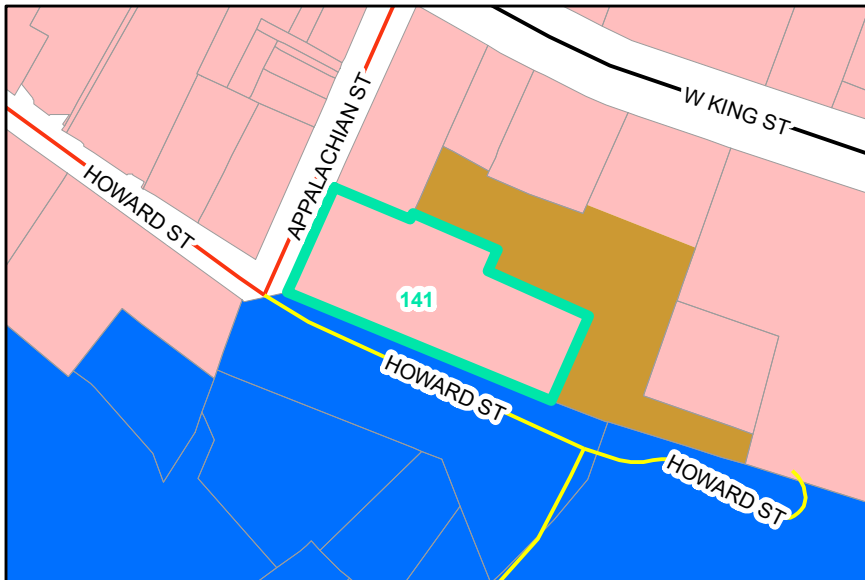

Map ID: 141

PIN: 2900-88-8435-000

Address: 143 APPALACHIAN ST

Property Owner: FAITH WORKS DEVELOPMENT, LLC

Current Zoning: B1 Central Business

Current Use: Religious Assembly

Proposed Zoning: B1 Downtown Core

Historic District: No

Overview

Current Zoning

Proposed Zoning  Historic District