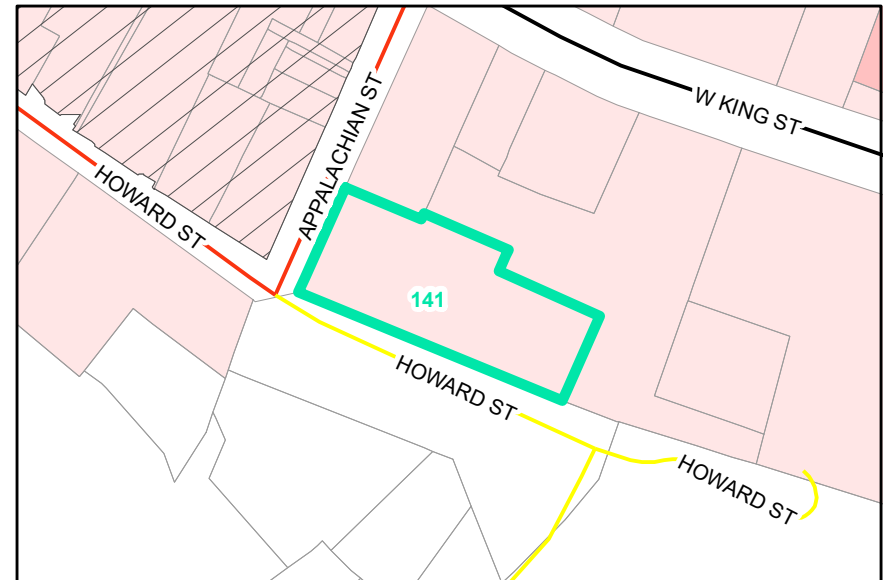

Map ID: 141

PIN: 2900-88-8435-000

Address: 143 APPALACHIAN ST

Property Owner: FAITH WORKS DEVELOPMENT, LLC

Current Zoning: B1 Central Business

Current Use: Religious Assembly

Proposed Zoning: B1 Downtown Core

Historic District: No

Overview

Current Zoning

Proposed Zoning  Historic District