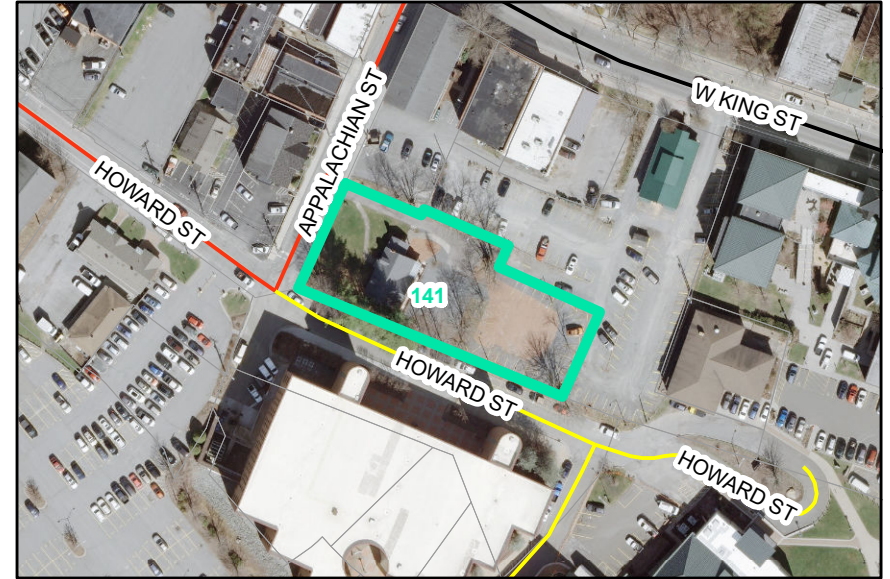

Map ID: 141

PIN: 2900-88-8435-000

Address: 143 APPALACHIAN ST

Property Owner: FAITH WORKS DEVELOPMENT, LLC

Current Zoning: B1 Central Business

Current Use: Religious Assembly

Proposed Zoning: B1 Downtown Core

Historic District: No

Overview

Current Zoning

Proposed Zoning  Historic District