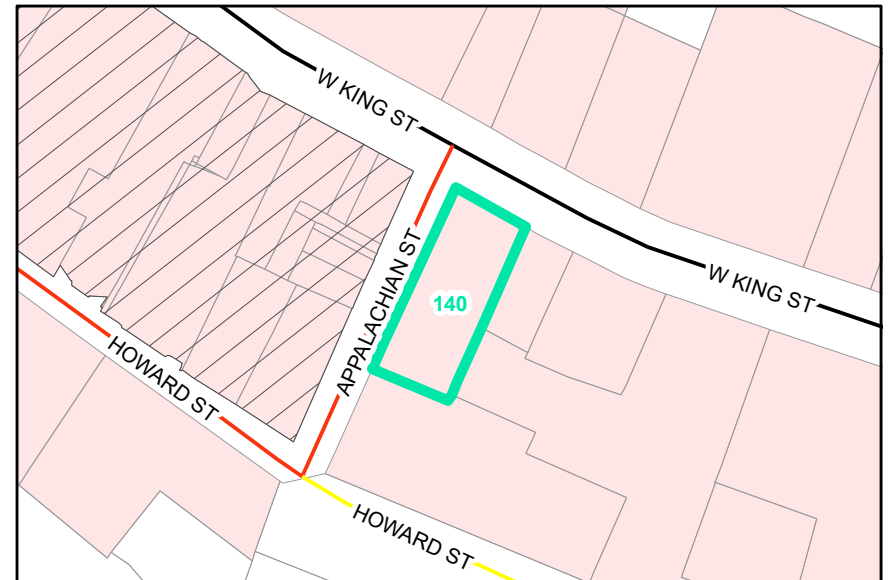

Map ID: 140
PIN: 2900-88-8611-000
Address: 511 W KING ST
Property Owner: E G M INVESTMENTS INC

Current Zoning: B1 Central Business
Current Use: Multi-Family
Proposed Zoning: B1 Downtown Core
Historic District: No

Overview

Current Zoning

Proposed Zoning

Historic District