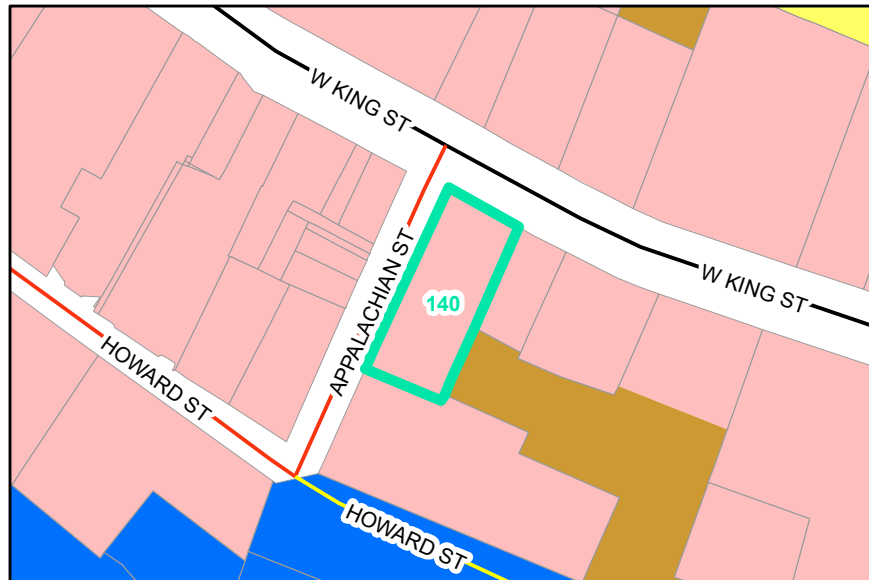

Map ID: 140
PIN: 2900-88-8611-000
Address: 511 W KING ST
Property Owner: E G M INVESTMENTS INC

Current Zoning: B1 Central Business
Current Use: Multi-Family
Proposed Zoning: B1 Downtown Core
Historic District: No

Overview

Current Zoning

Proposed Zoning

Historic District