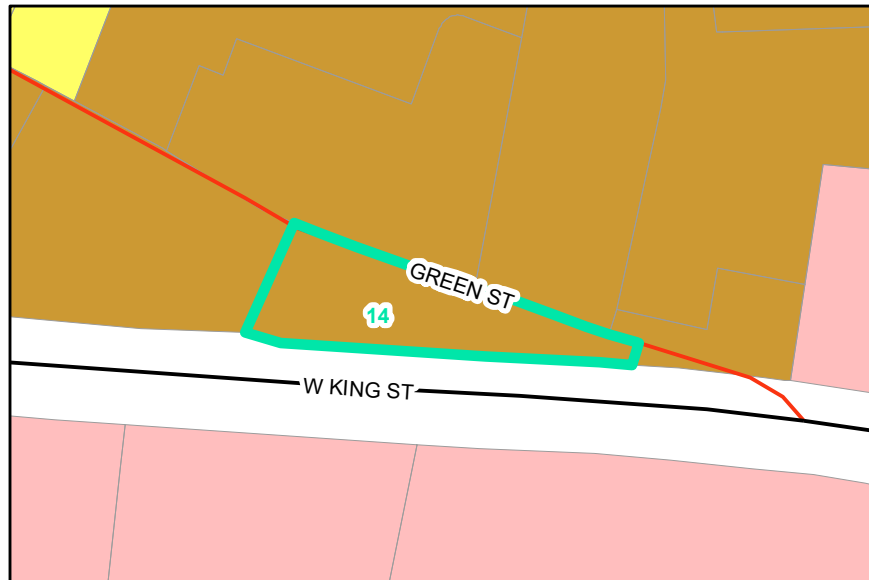

**Map ID:** 14

**PIN:** 2901-60-6092-000

**Address:** 157 GREEN ST

**Property Owner:** CLAY, LORENE TURPIN

**Current Zoning:** R3 Multiple-Family Residential

**Current Use:** Single-Family/Two-Family

**Proposed Zoning:** B1 Downtown Interface

**Historic District:** No

Overview

Current Zoning

Proposed Zoning

Historic District