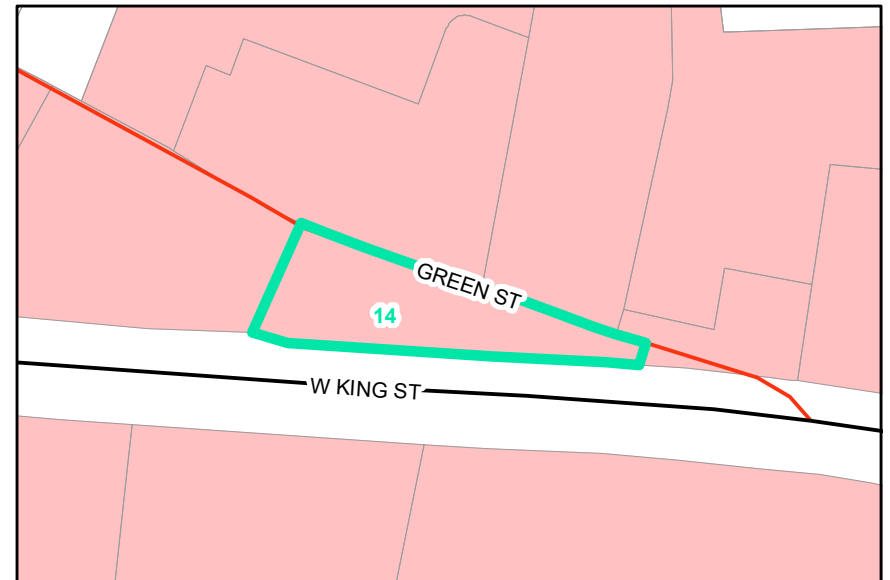

**Map ID:** 14

**PIN:** 2901-60-6092-000

**Address:** 157 GREEN ST

**Property Owner:** CLAY, LORENE TURPIN

**Current Zoning:** R3 Multiple-Family Residential

**Current Use:** Single-Family/Two-Family

**Proposed Zoning:** B1 Downtown Interface

**Historic District:** No

Overview

Current Zoning

Proposed Zoning

Historic District