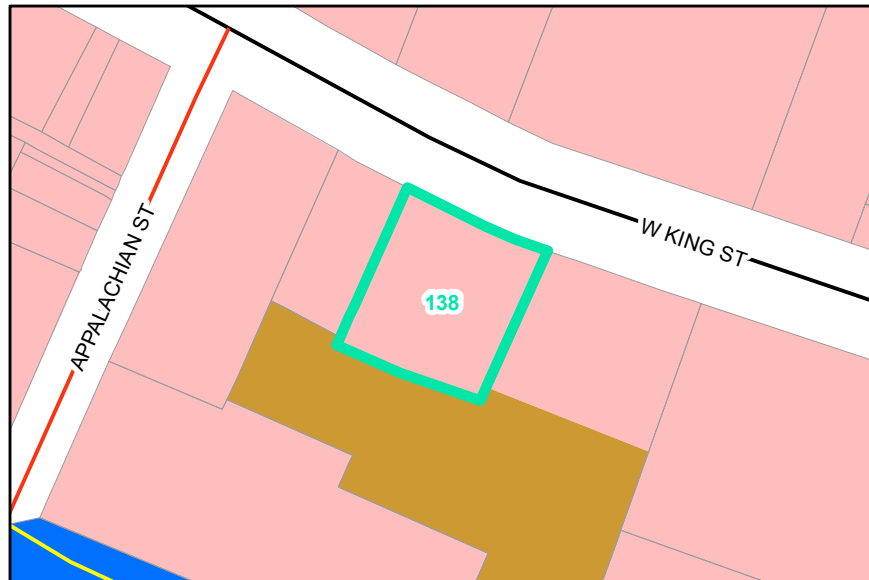

Map ID: 138

PIN: 2900-88-9529-000

Address: 489 W KING ST

Property Owner: CAROLINA SHOPPES, LLC

Current Zoning: B1 Central Business

Current Use: Restaurant

Proposed Zoning: B1 Downtown Core

Historic District: No

Overview

Current Zoning

Proposed Zoning  Historic District