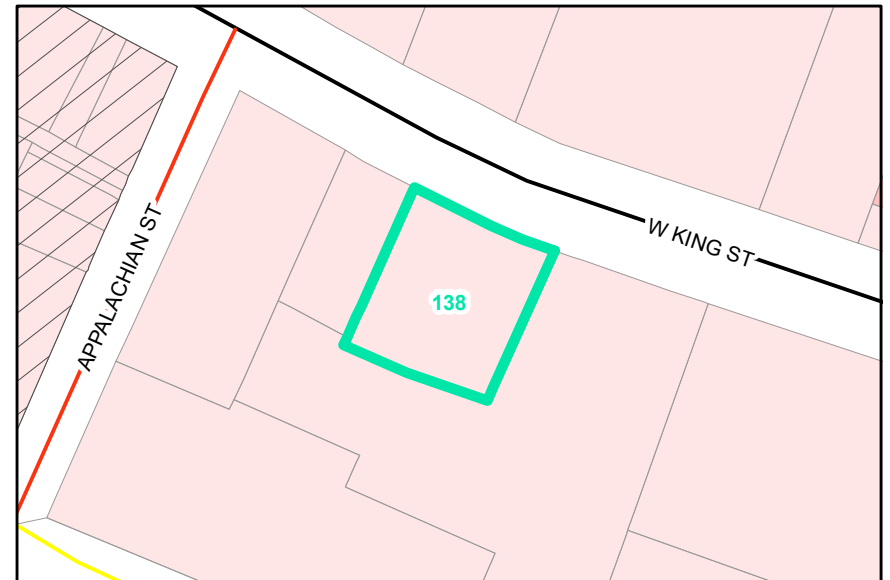

Map ID: 138

PIN: 2900-88-9529-000

Address: 489 W KING ST

Property Owner: CAROLINA SHOPPES, LLC

Current Zoning: B1 Central Business

Current Use: Restaurant

Proposed Zoning: B1 Downtown Core

Historic District: No

Overview

Current Zoning

Proposed Zoning  Historic District