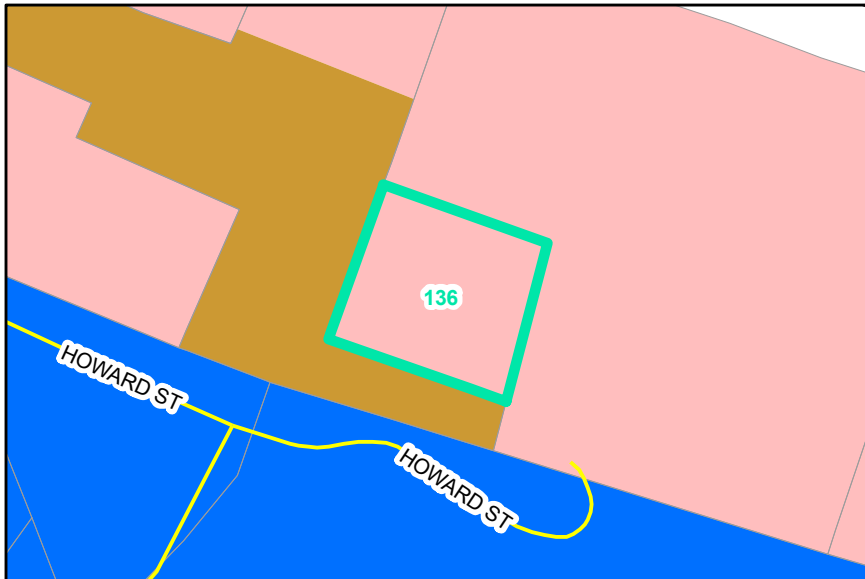

Map ID: 136
PIN: 2900-98-1446-000
Address: 461 HOWARD ST
Property Owner: APPALACHIAN WESLEY FOUNDATION, INC

Current Zoning: B1 Central Business
Current Use: Other
Proposed Zoning: B1 Downtown Core
Historic District: No

Overview

Current Zoning

Proposed Zoning  Historic District