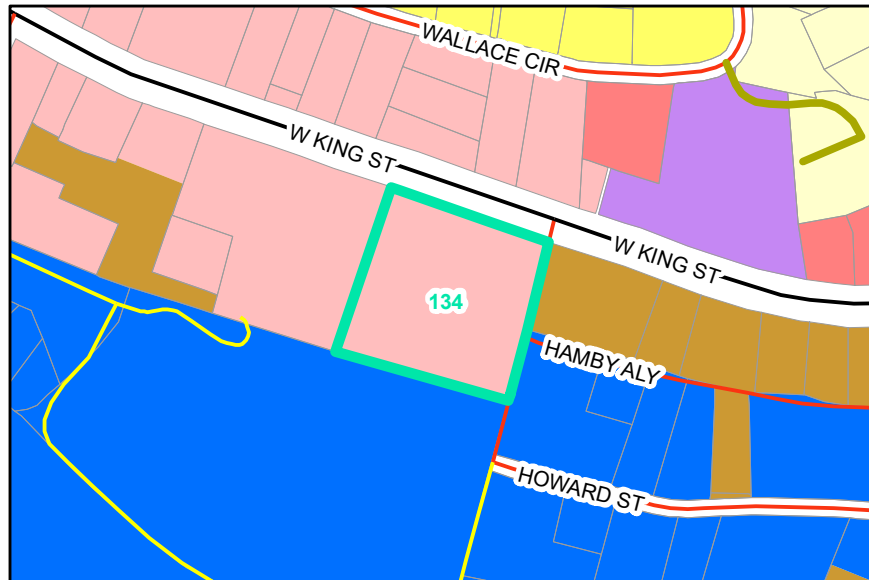

Map ID: 134

PIN: 2900-98-4312-000

Address: 375 W KING ST

Property Owner: FIRST BAPTIST CHURCH OF BOONE, NC, INC

Current Zoning: B1 Central Business

Current Use: Religious Assembly

Proposed Zoning: B1 Downtown Core

Historic District: No

Overview

Current Zoning

Proposed Zoning  Historic District