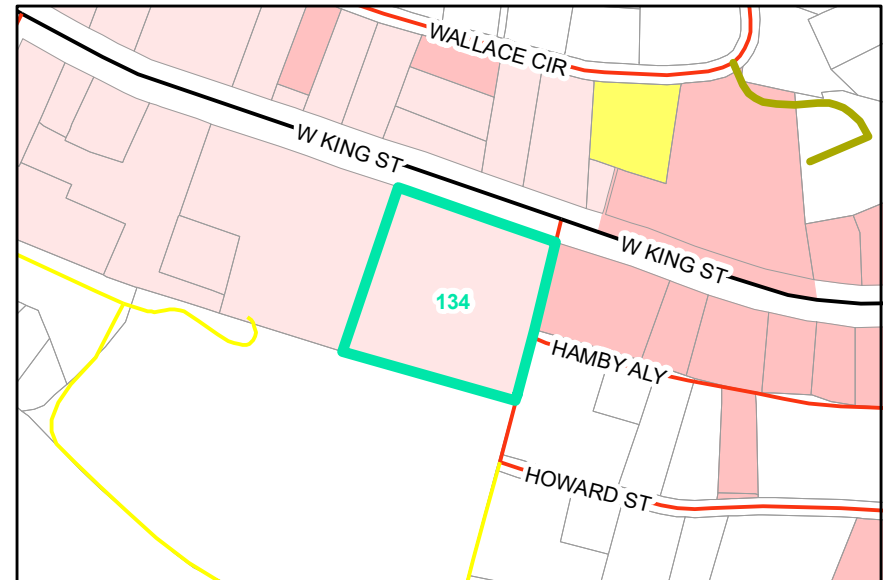

Map ID: 134

PIN: 2900-98-4312-000

Address: 375 W KING ST

Property Owner: FIRST BAPTIST CHURCH OF BOONE, NC, INC

Current Zoning: B1 Central Business

Current Use: Religious Assembly

Proposed Zoning: B1 Downtown Core

Historic District: No

Overview

Current Zoning

Proposed Zoning  Historic District