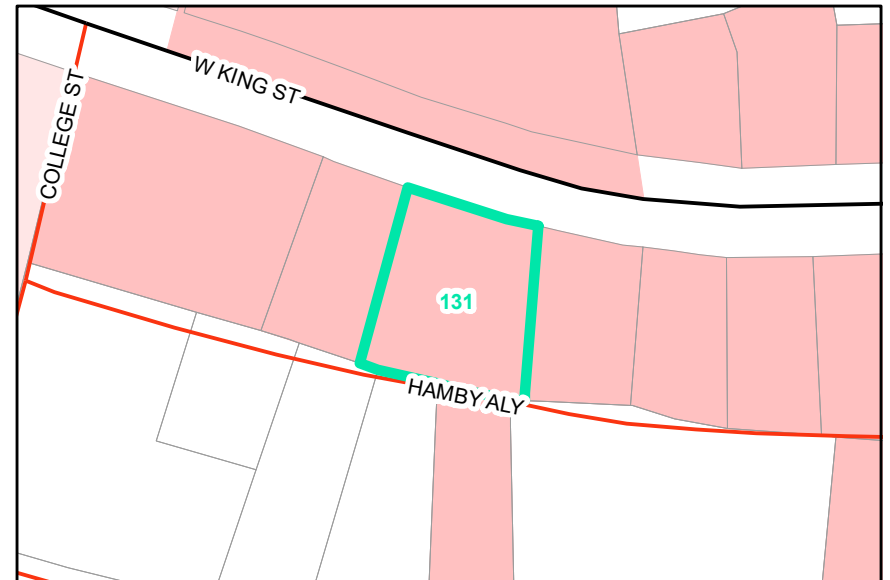

Map ID: 131

PIN: 2900-98-8245-000

Address: PARKING LOT

Property Owner: FIRST BAPTIST CHURCH OF BOONE, NC, INC

Current Zoning: R3 Multiple-Family Residential

Current Use: Parking

Proposed Zoning: B1 Downtown Interface

Historic District: No

Overview

Current Zoning

Proposed Zoning

Historic District