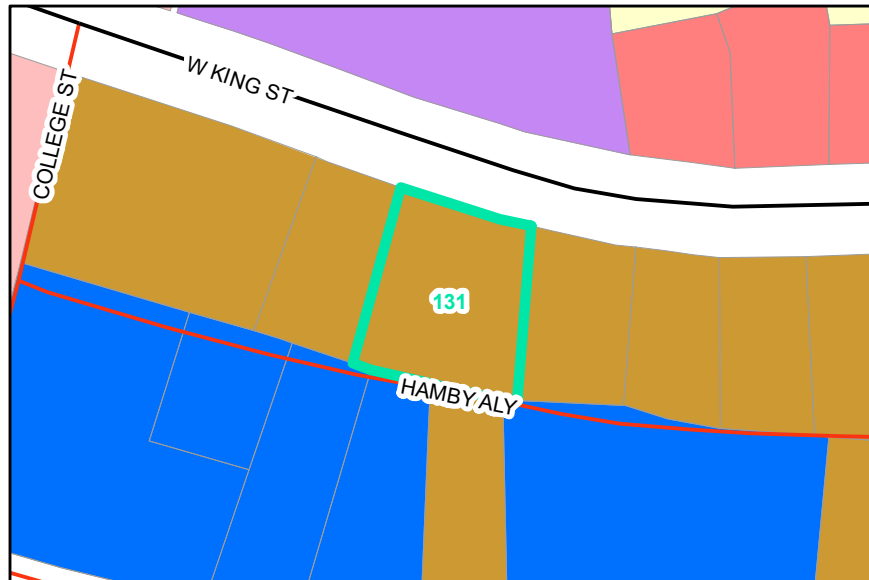

Map ID: 131

PIN: 2900-98-8245-000

Address: PARKING LOT

Property Owner: FIRST BAPTIST CHURCH OF BOONE, NC, INC

Current Zoning: R3 Multiple-Family Residential

Current Use: Parking

Proposed Zoning: B1 Downtown Interface

Historic District: No

Overview

Current Zoning

Proposed Zoning

Historic District