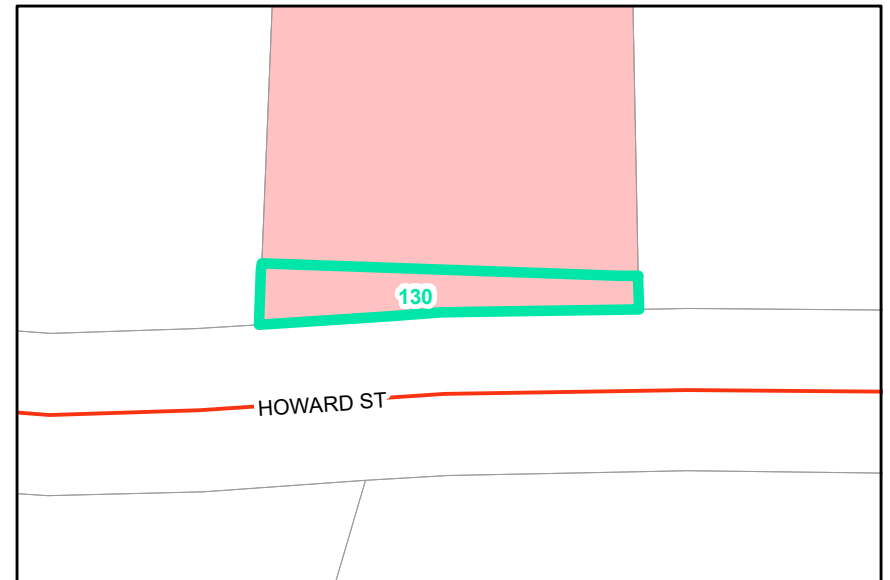

Map ID: 130

PIN: 2900-98-9111-000

Address:

Property Owner: THOMAS SPENCER PROPERTIES LLC

Current Zoning: R3 Multiple-Family Residential

Current Use: Vacant

Proposed Zoning: B1 Downtown Interface

Historic District: No

Overview

Current Zoning

Proposed Zoning  Historic District