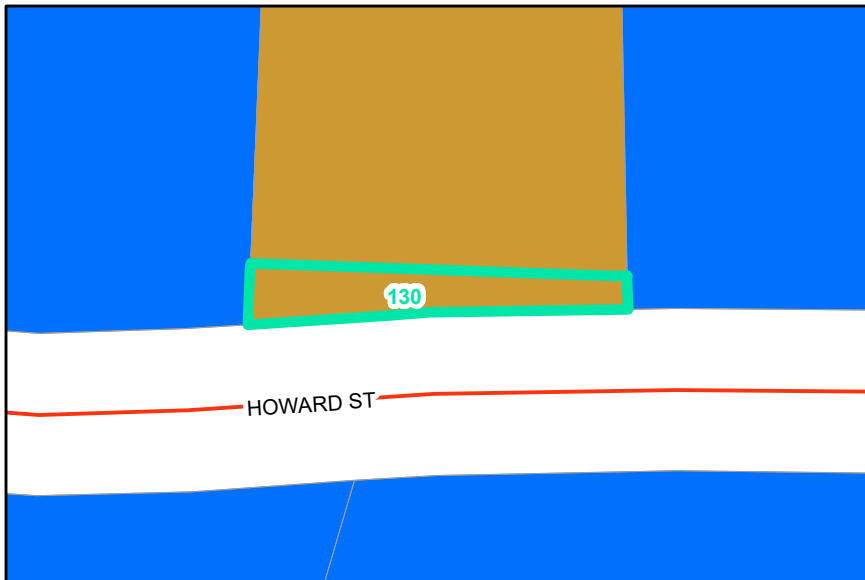

Map ID: 130

PIN: 2900-98-9111-000

Address:

Property Owner: THOMAS SPENCER PROPERTIES LLC

Current Zoning: R3 Multiple-Family Residential

Current Use: Vacant

Proposed Zoning: B1 Downtown Interface

Historic District: No

Overview

Current Zoning

Proposed Zoning  Historic District