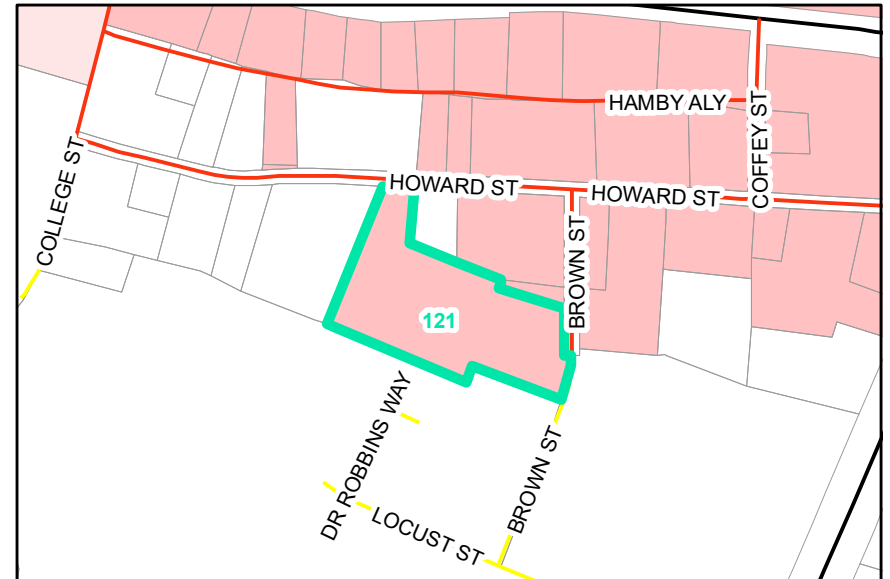

Map ID: 121
PIN: 2910-07-0881-000
Address: 678 HOWARD ST
Property Owner: TOWN OF BOONE

Current Zoning: R3 Multiple-Family Residential
Current Use: Other
Proposed Zoning: B1 Downtown Interface
Historic District: No

Overview

Current Zoning

Proposed Zoning  Historic District