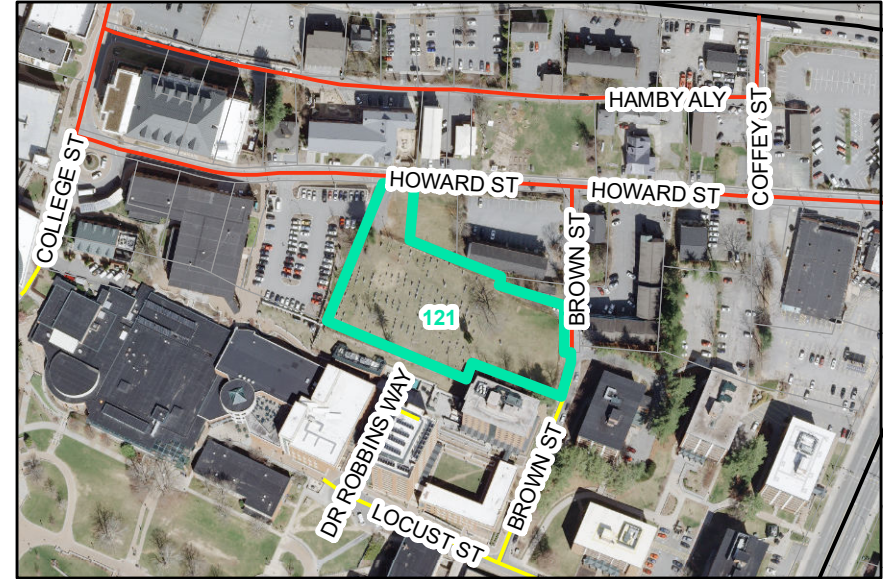

Map ID: 121
PIN: 2910-07-0881-000
Address: 678 HOWARD ST
Property Owner: TOWN OF BOONE

Current Zoning: R3 Multiple-Family Residential
Current Use: Other
Proposed Zoning: B1 Downtown Interface
Historic District: No

Overview

Current Zoning

Proposed Zoning  Historic District