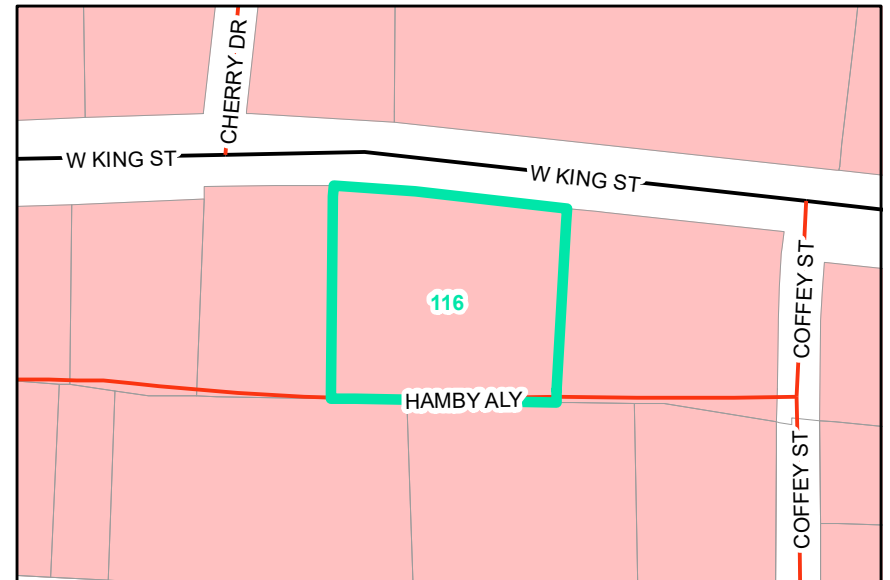

Map ID: 116

PIN: 2910-08-4211-000

Address: 205 W KING ST

Property Owner: E G M INVESTMENTS INC

Current Zoning: R3 Multiple-Family Residential

Current Use: Multi-Family

Proposed Zoning: B1 Downtown Interface

Historic District: No

Overview

Current Zoning

Proposed Zoning  Historic District