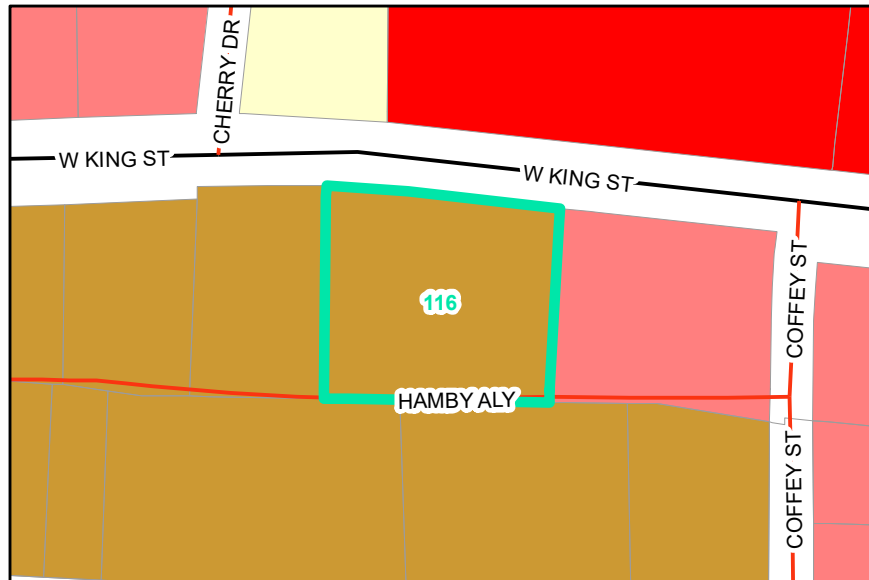

Map ID: 116

PIN: 2910-08-4211-000

Address: 205 W KING ST

Property Owner: E G M INVESTMENTS INC

Current Zoning: R3 Multiple-Family Residential

Current Use: Multi-Family

Proposed Zoning: B1 Downtown Interface

Historic District: No

Overview

Current Zoning

Proposed Zoning  Historic District