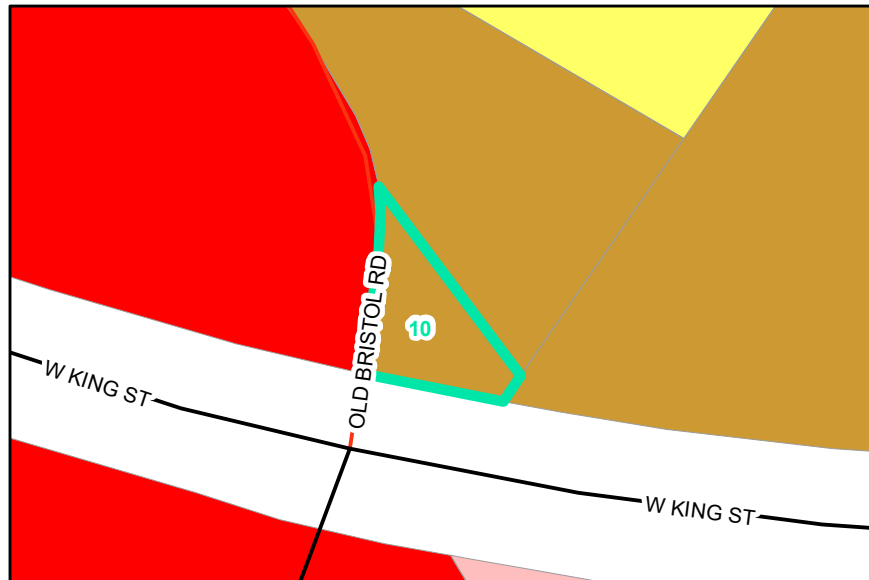

Map ID: 10

PIN: 2901-60-1036-000

Address:

Property Owner: BOONE TOWN OF

Current Zoning: R3 Multiple-Family Residential

Current Use: Government Use

Proposed Zoning: B1 Downtown Interface

Historic District: No

Overview

Current Zoning

Proposed Zoning

Historic District