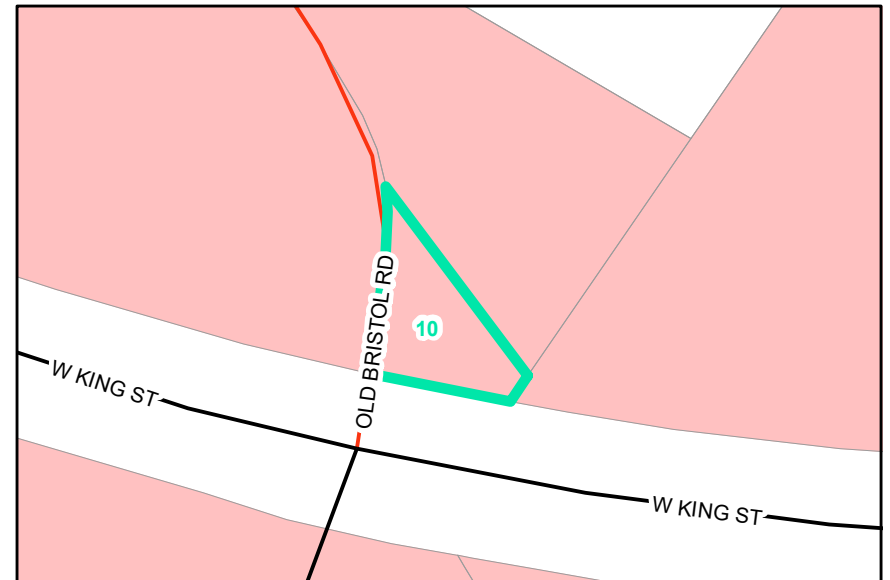

Map ID: 10

PIN: 2901-60-1036-000

Address:

Property Owner: BOONE TOWN OF

Current Zoning: R3 Multiple-Family Residential

Current Use: Government Use

Proposed Zoning: B1 Downtown Interface

Historic District: No

Overview

Current Zoning

Proposed Zoning

Historic District