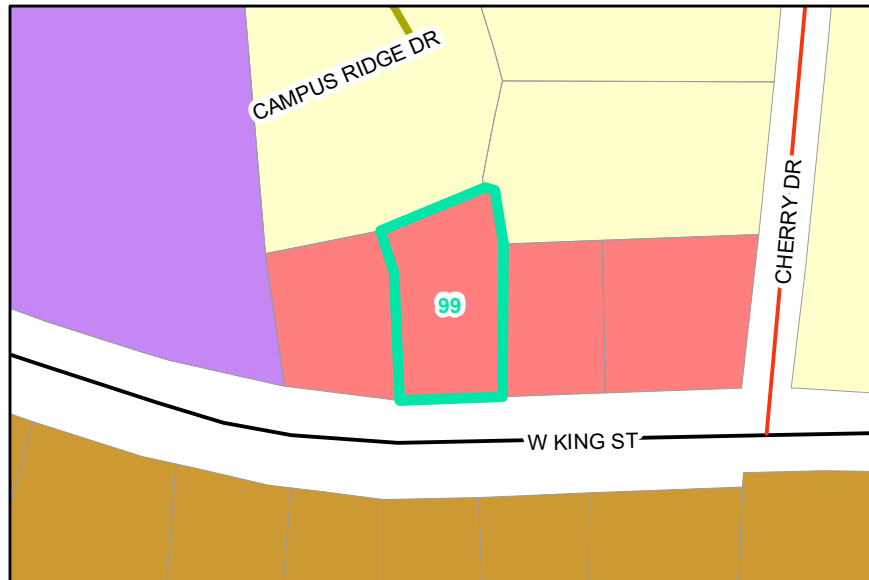

Map ID: 99

PIN: 2910-08-0460-000

Address: 270 W KING ST

Property Owner: LOVIN, JOHN FULTON, LOVIN, DENISE GLASSMAN

Current Zoning: B2 Neighborhood Business

Current Use: Other

Proposed Zoning: B1 Downtown Interface

Historic District: No

Overview

Current Zoning

Proposed Zoning  Historic District