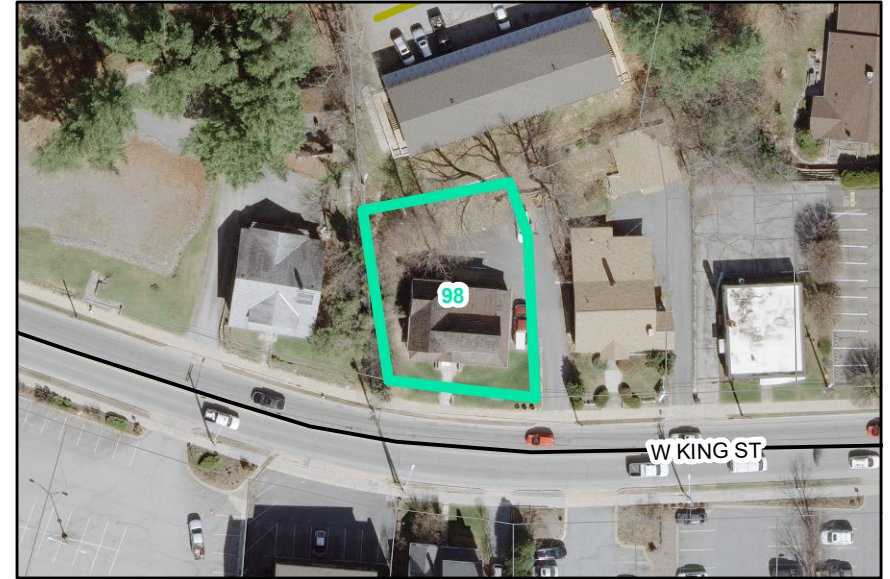

Map ID: 98
PIN: 2900-98-9471-000
Address: 284 W KING ST
Property Owner: SLADE, J DANIEL

Current Zoning: B2 Neighborhood Business
Current Use: Multi-Family
Proposed Zoning: B1 Downtown Interface
Historic District: No

Overview

Current Zoning

Proposed Zoning  Historic District