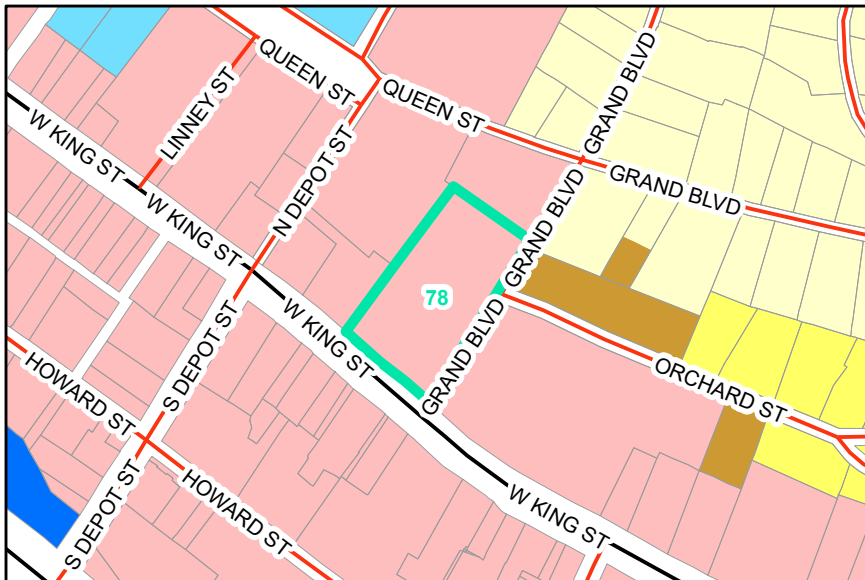

Map ID: 78
PIN: 2900-89-5144-000
Address: 604 W KING ST
Property Owner: BOONE TOWN OF

Current Zoning: B1 Central Business
Current Use: Government Use
Proposed Zoning: B1 Downtown Core
Historic District: Yes

Overview

Current Zoning

Proposed Zoning  Historic District