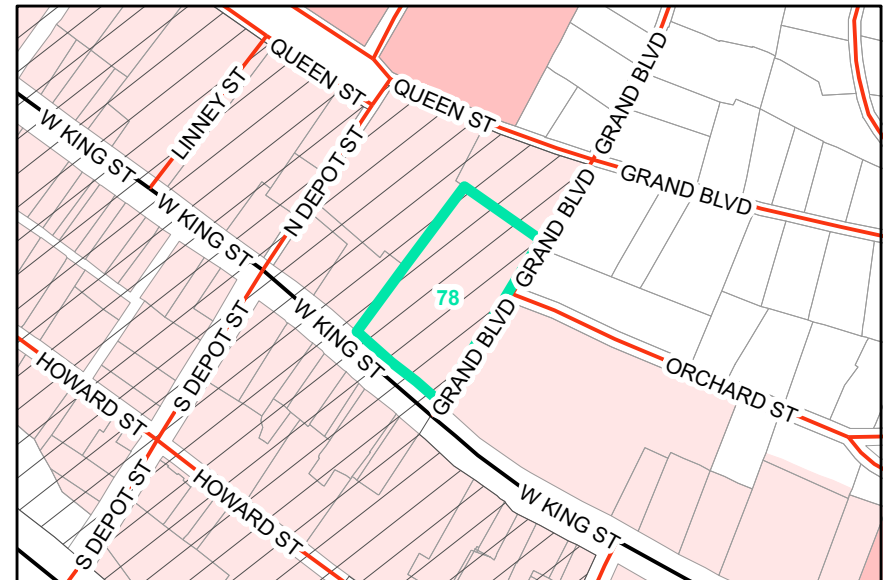

Map ID: 78
PIN: 2900-89-5144-000
Address: 604 W KING ST
Property Owner: BOONE TOWN OF

Current Zoning: B1 Central Business
Current Use: Government Use
Proposed Zoning: B1 Downtown Core
Historic District: Yes

Overview

Current Zoning

Proposed Zoning  Historic District