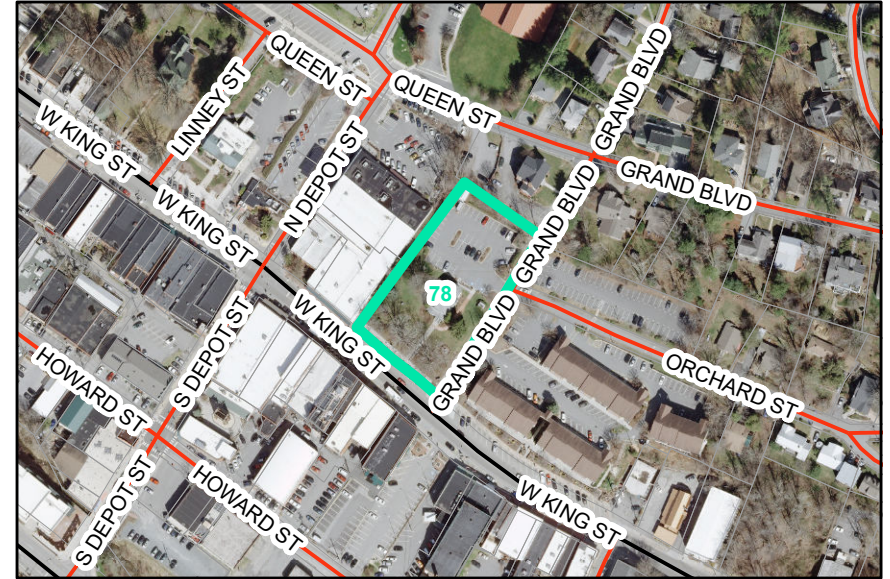

Map ID: 78
PIN: 2900-89-5144-000
Address: 604 W KING ST
Property Owner: BOONE TOWN OF

Current Zoning: B1 Central Business
Current Use: Government Use
Proposed Zoning: B1 Downtown Core
Historic District: Yes

Overview

Current Zoning

Proposed Zoning  Historic District