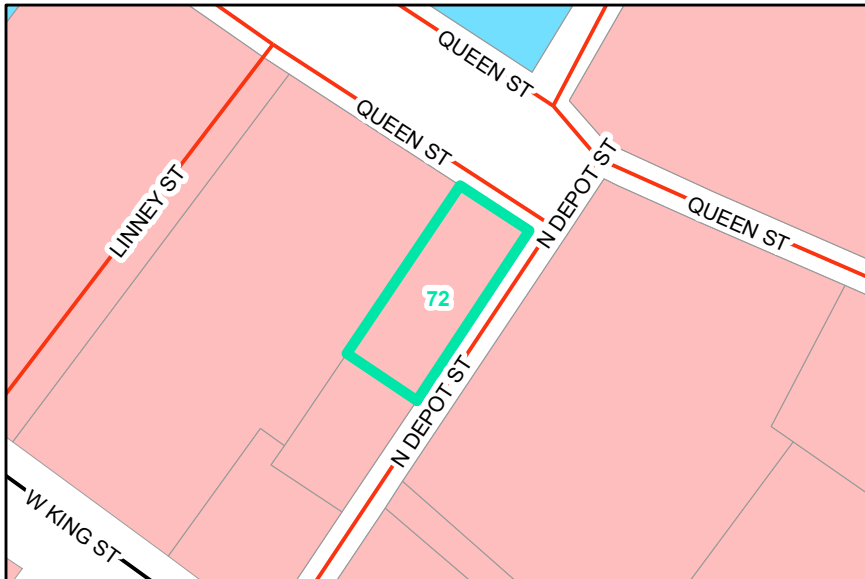

Map ID: 72
PIN: 2900-89-3369-000
Address: 129 N DEPOT ST
Property Owner: BOONE TOWN OF

Current Zoning: B1 Central Business
Current Use: Parking
Proposed Zoning: B1 Downtown Core
Historic District: Yes

Overview

Current Zoning

Proposed Zoning  Historic District