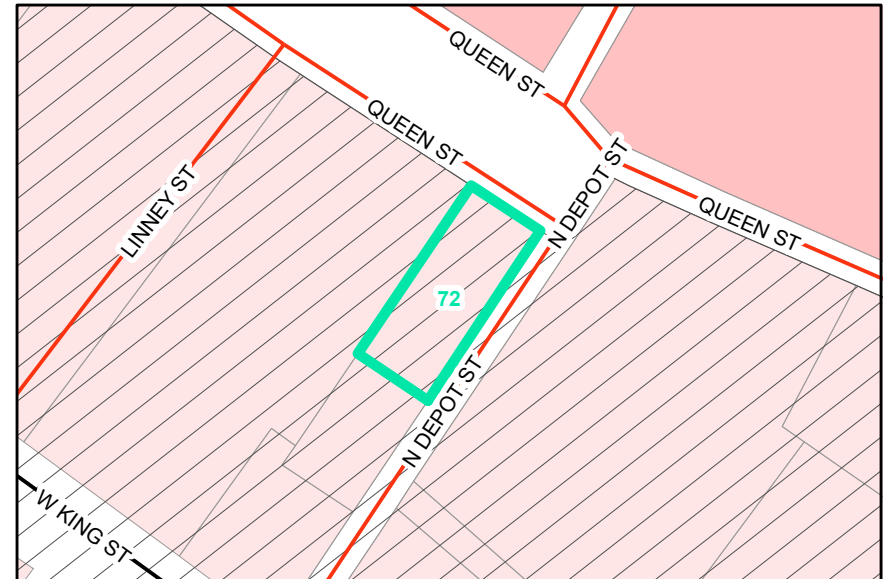

Map ID: 72
PIN: 2900-89-3369-000
Address: 129 N DEPOT ST
Property Owner: BOONE TOWN OF

Current Zoning: B1 Central Business
Current Use: Parking
Proposed Zoning: B1 Downtown Core
Historic District: Yes

Overview

Current Zoning

Proposed Zoning  Historic District